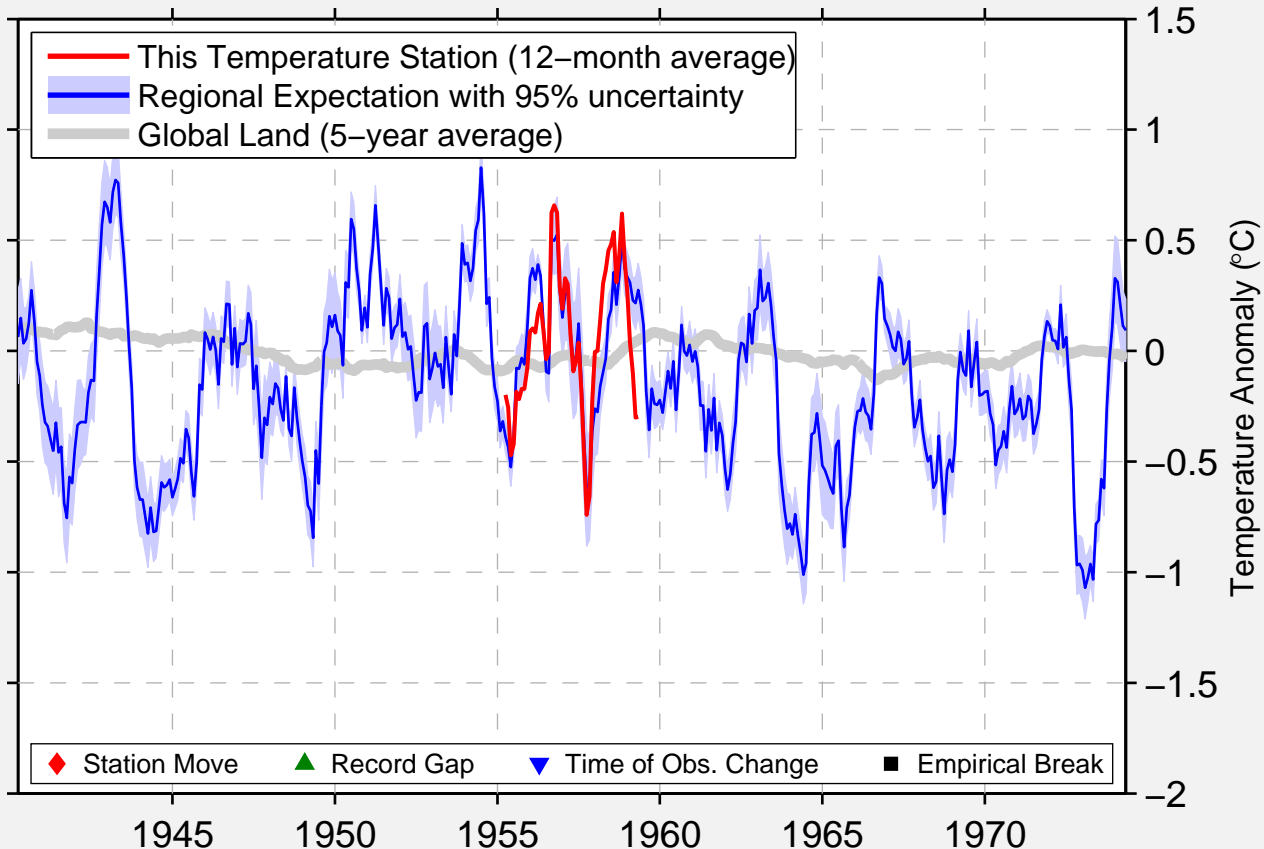

GILA 6 NNE

33.033 N, 108.533 W (United States)

Data Quality Controlled and Aligned at Breakpoints

Berkeley Earth