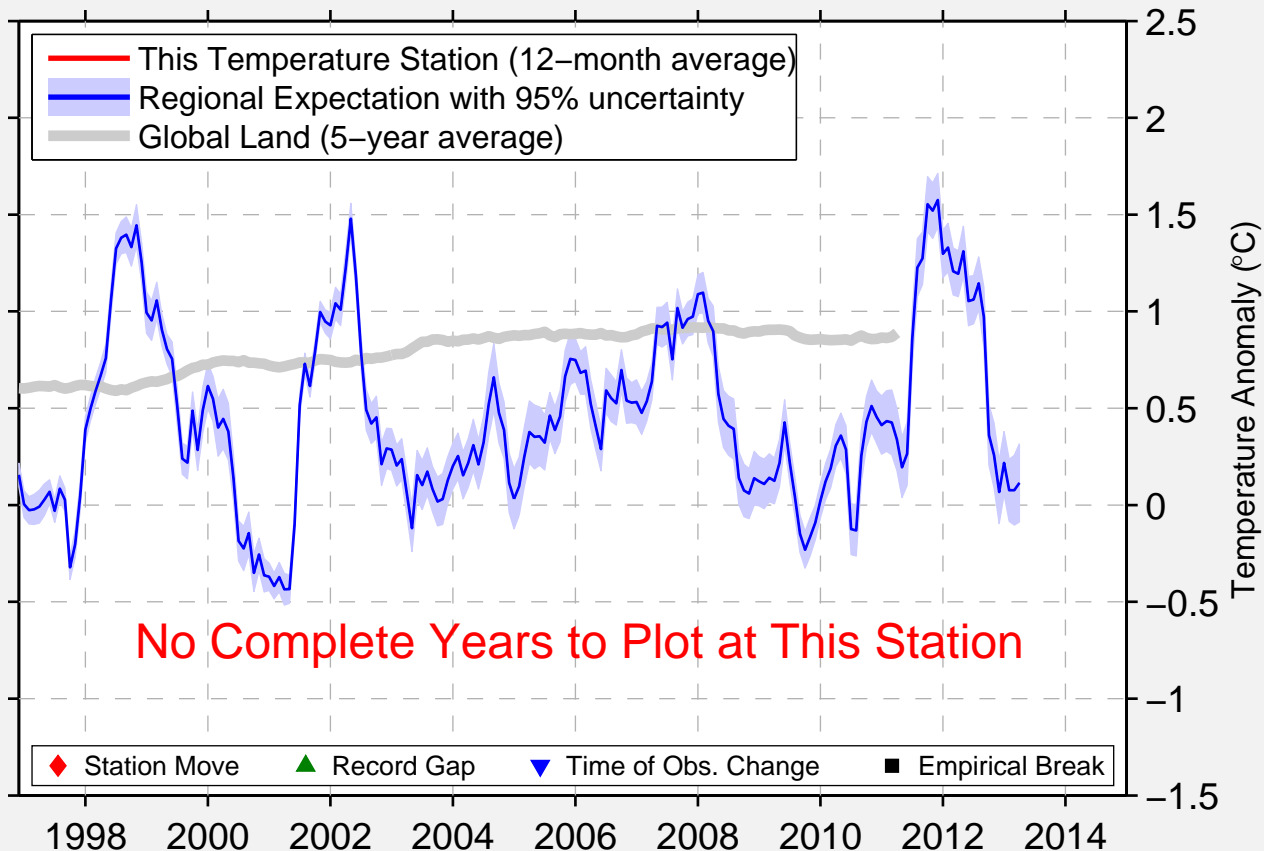

GIVHANS FERRY 2 ESE

33.017 N, 80.350 W (United States)

Data Quality Controlled and Aligned at Breakpoints

Berkeley Earth