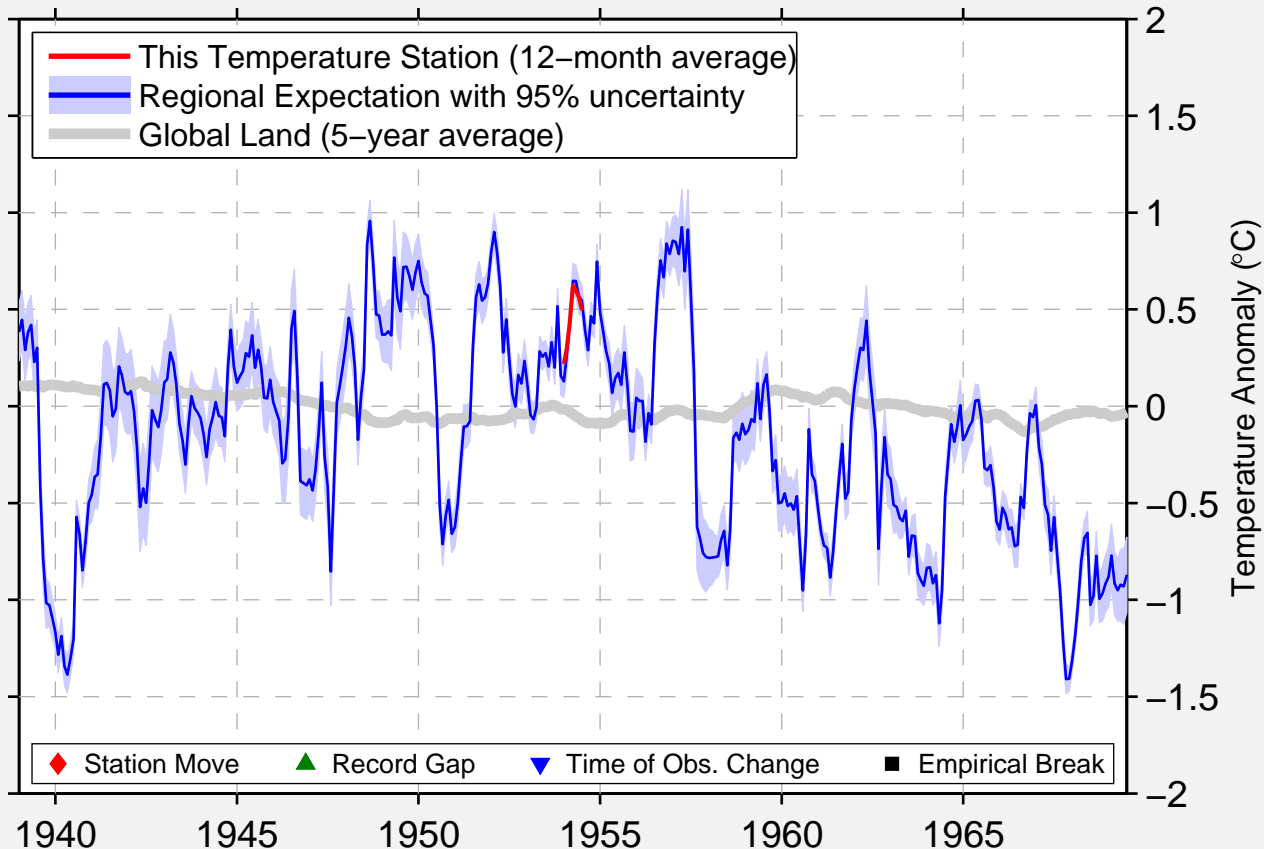

LA GRANGE GA/GALLOWAY APT FAA

33.016 N, 85.066 W (United States)

Data Quality Controlled and Aligned at Breakpoints

Berkeley Earth