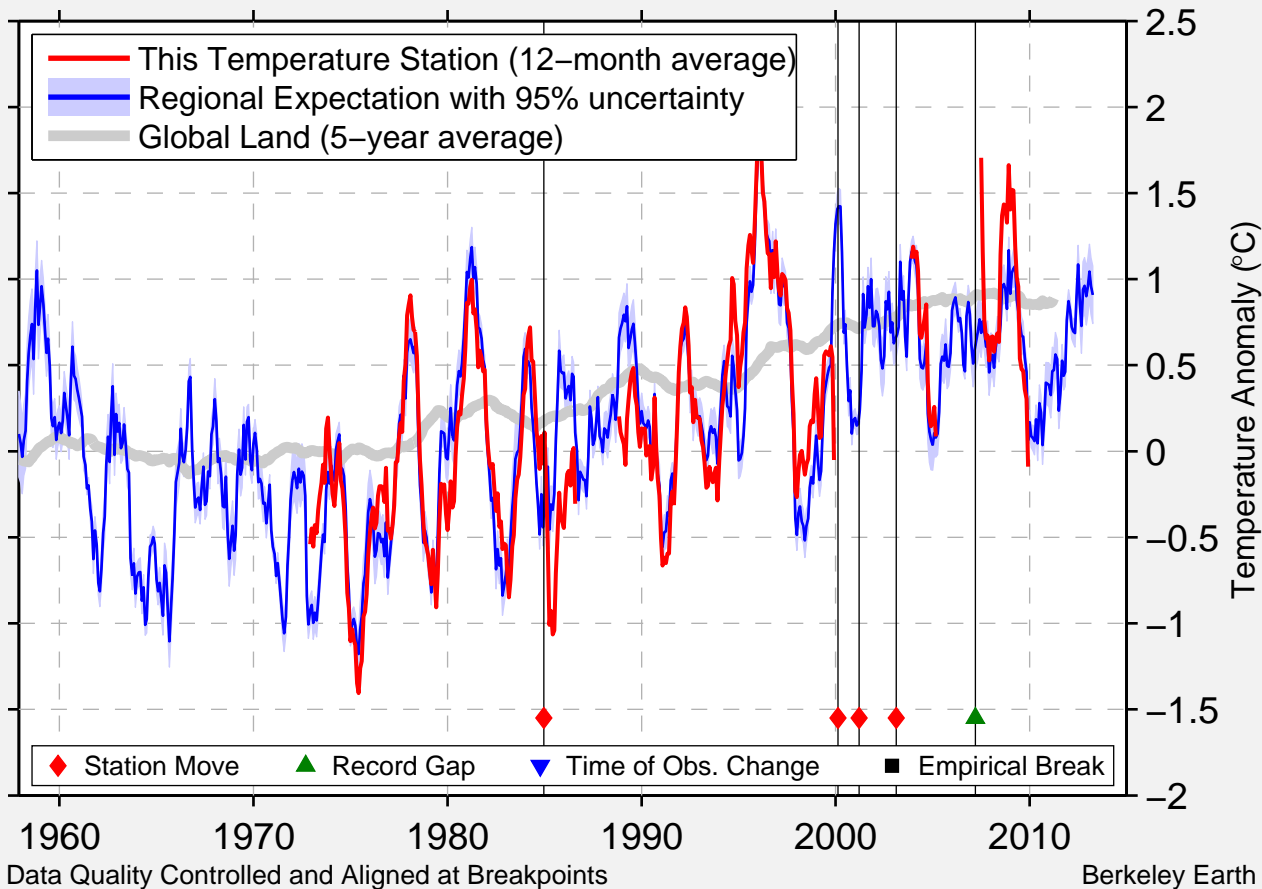

DATELAND WHITEWING RANCH

32.981 N, 113.500 W (United States)

Data Quality Controlled and Aligned at Breakpoints

Berkeley Earth