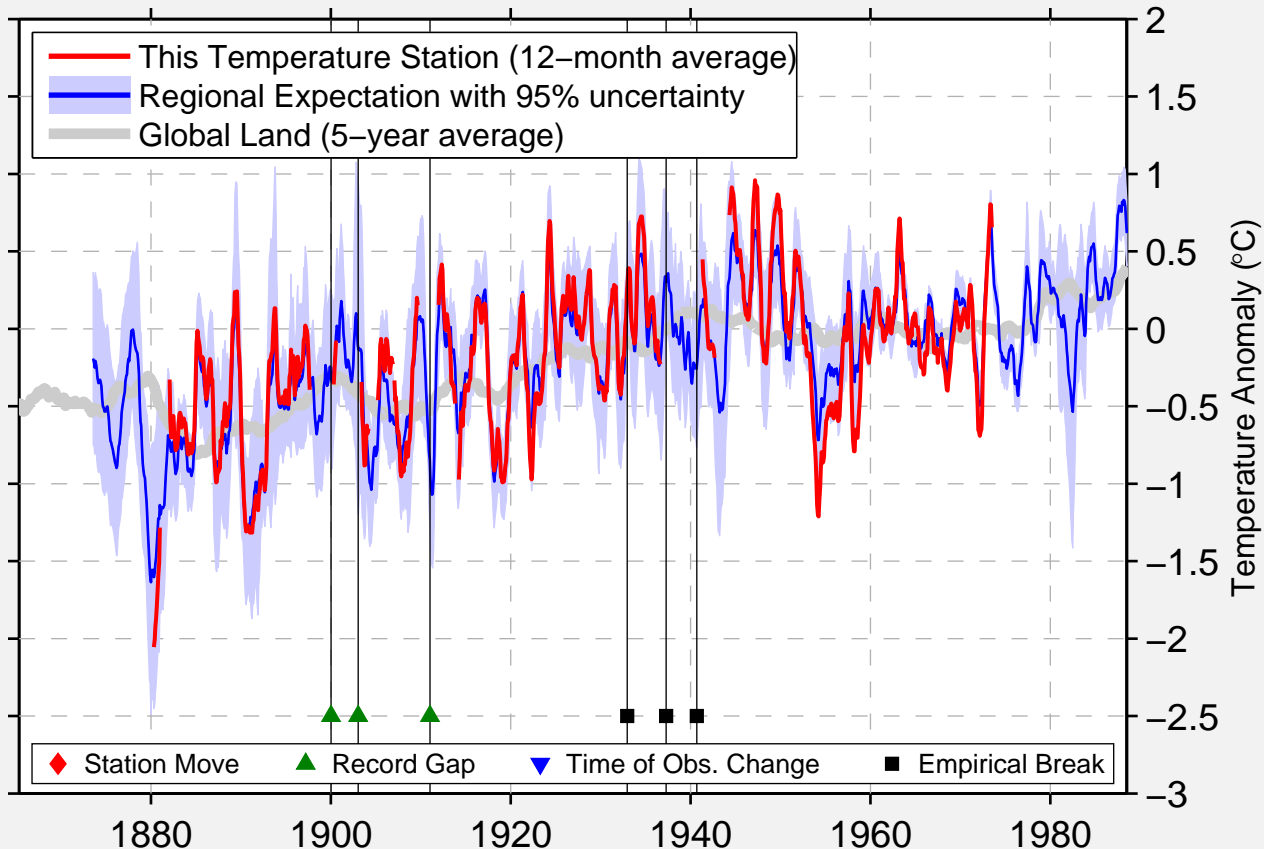

LOANDA

8.800 S, 13.200 E (Angola)

Data Quality Controlled and Aligned at Breakpoints

Berkeley Earth