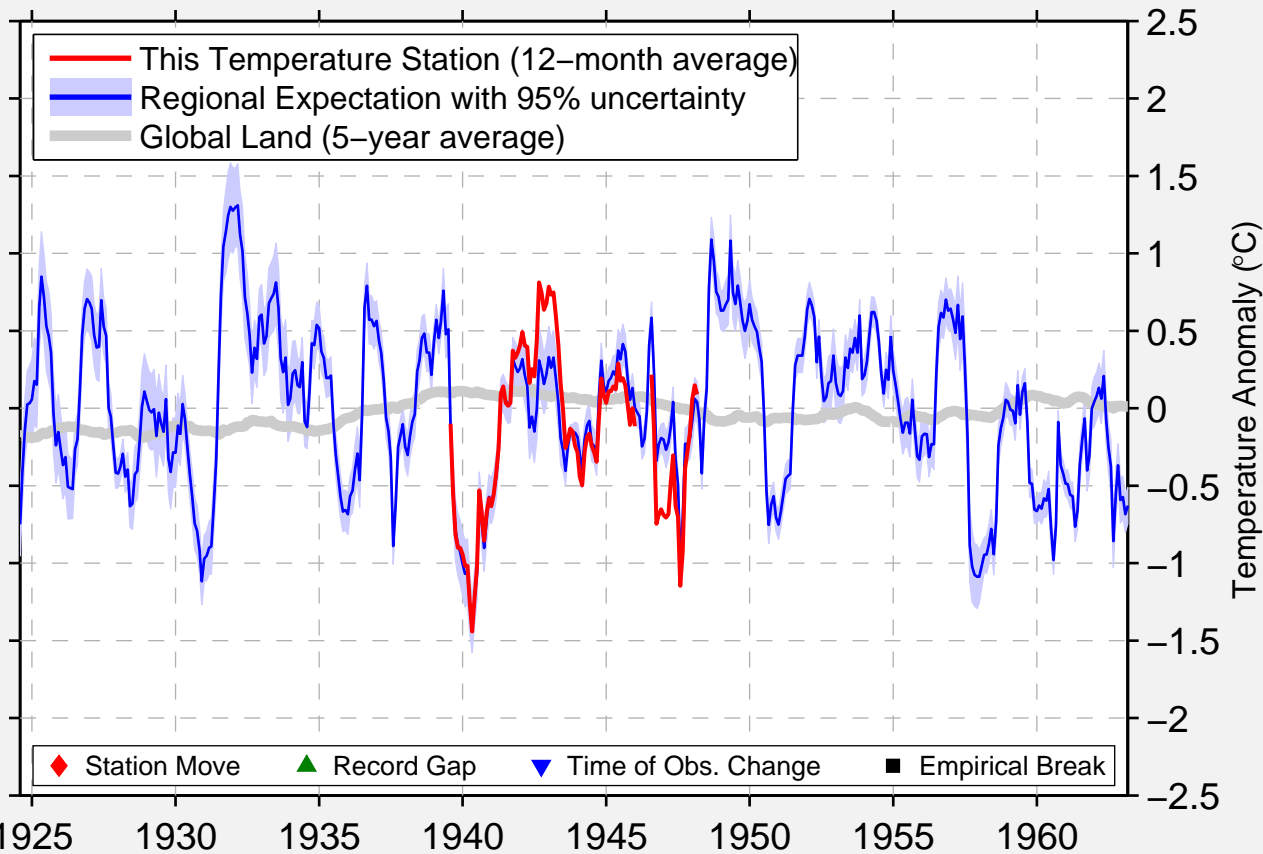

# MILEY

32.950 N, 81.033 W (United States)

Data Quality Controlled and Aligned at Breakpoints

Berkeley Earth