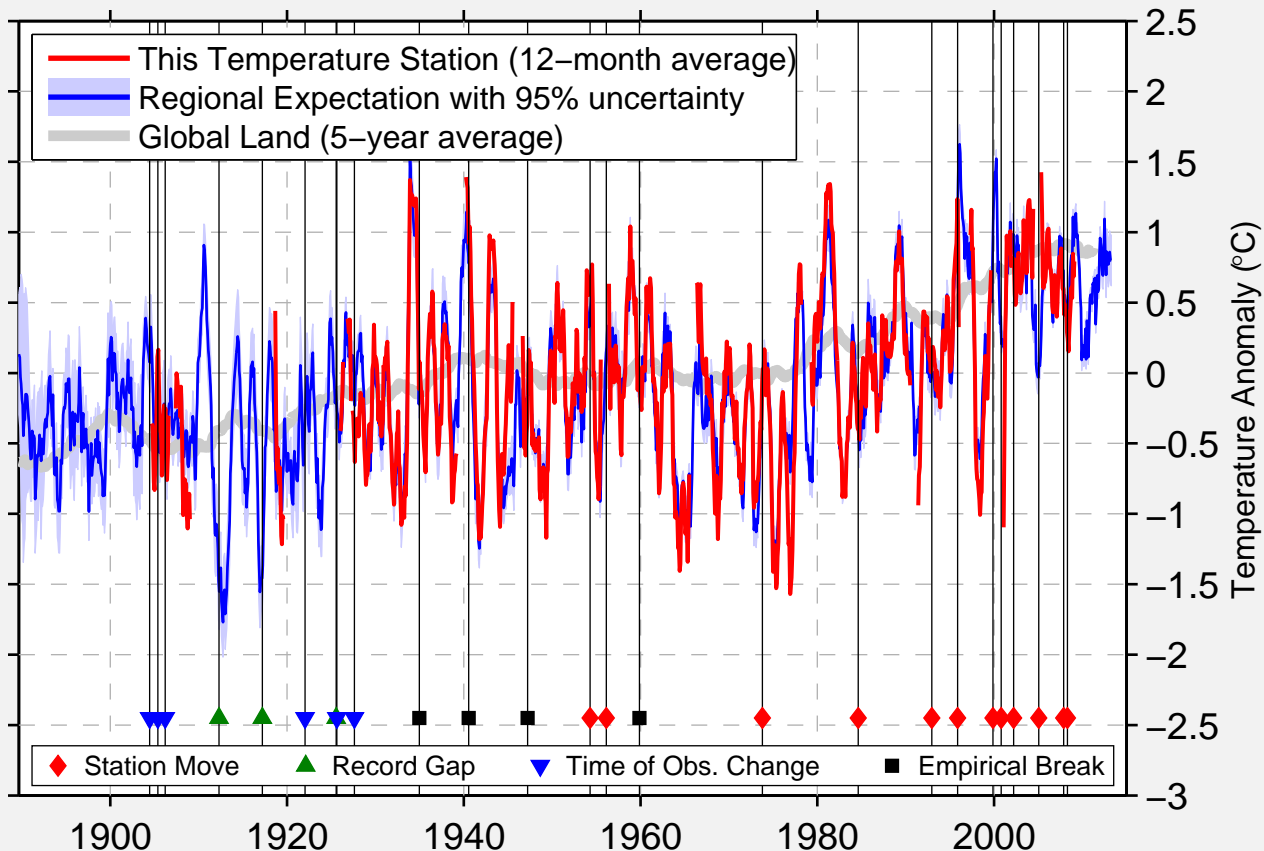

CASA GRANDE

32.923 N, 111.743 W (United States)

Data Quality Controlled and Aligned at Breakpoints

Berkeley Earth