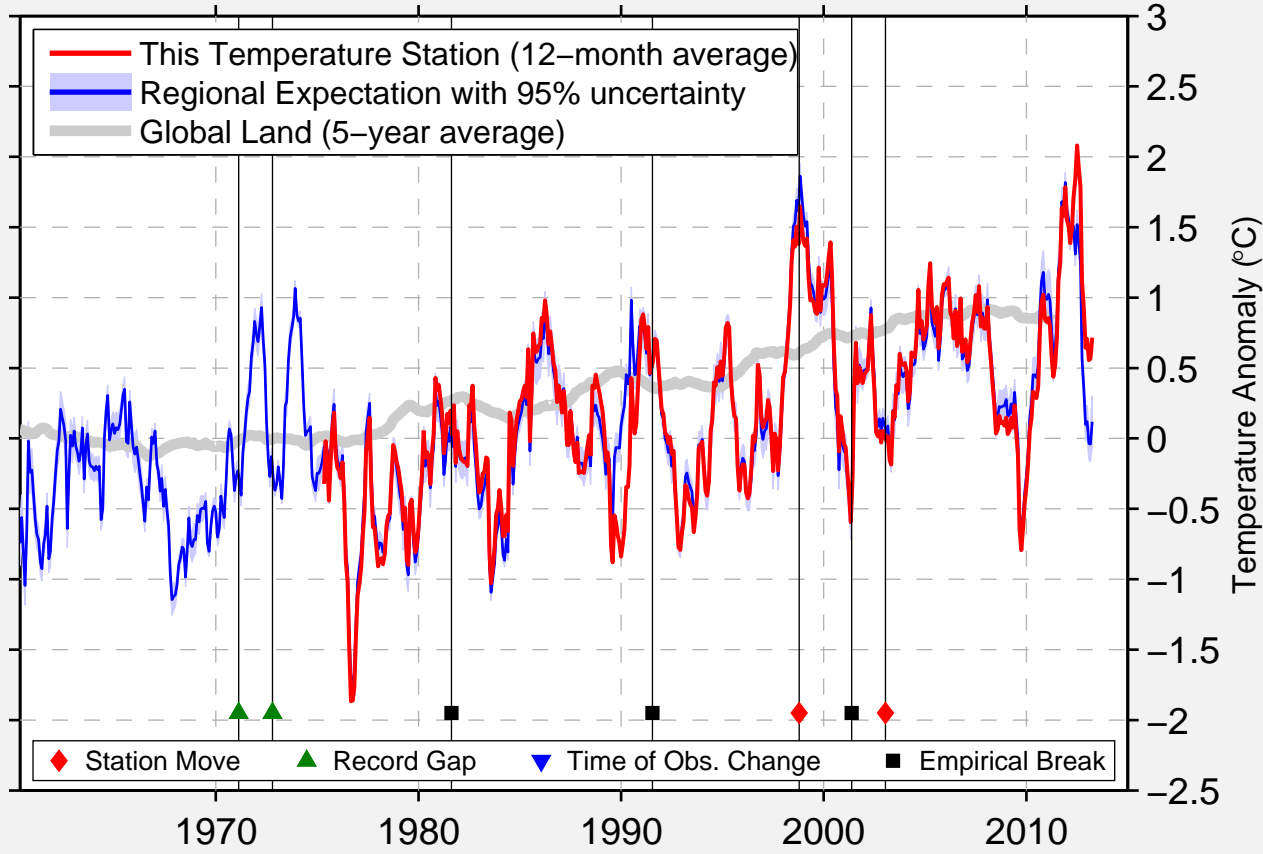

ROLLING FORK

32.898 N, 90.885 W (United States)

Data Quality Controlled and Aligned at Breakpoints

Berkeley Earth