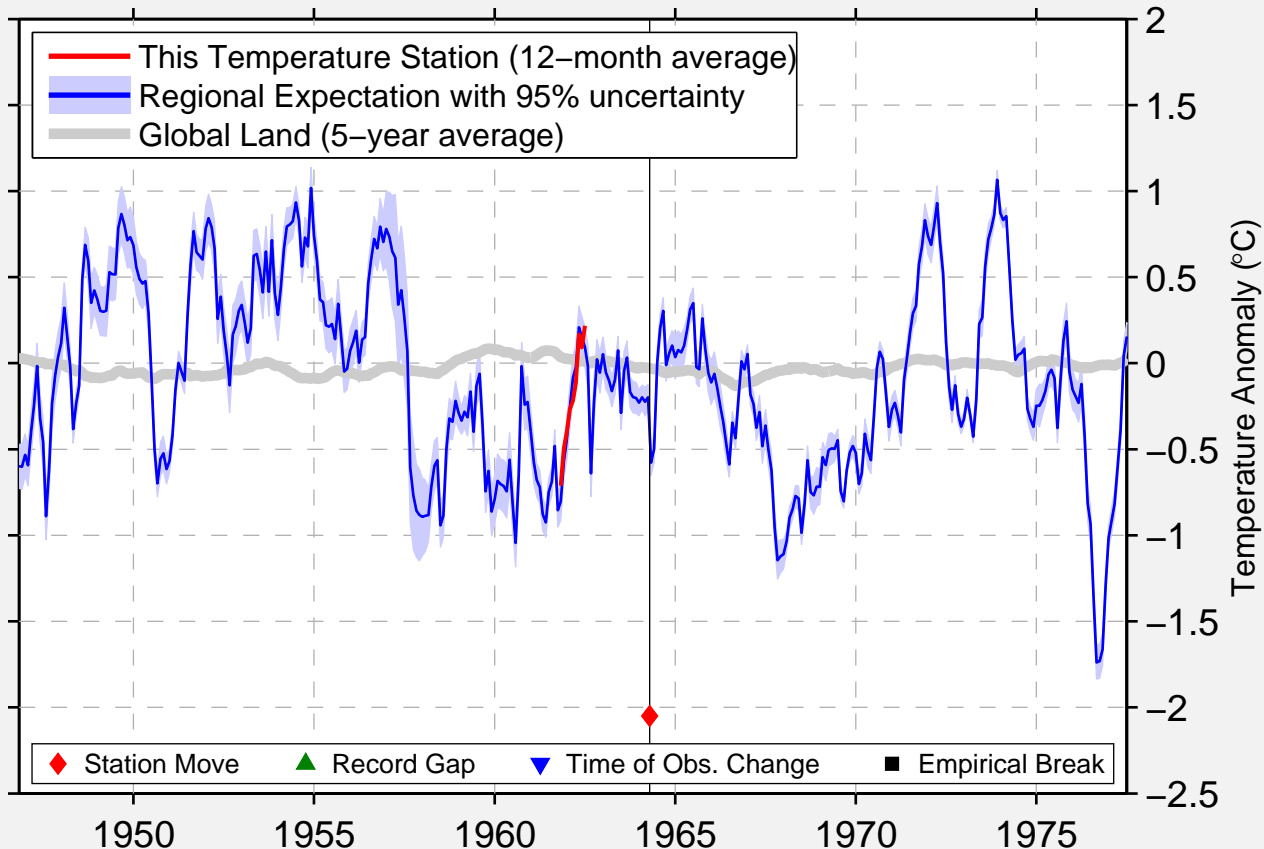

BONITA 3 S

32.883 N, 91.667 W (United States)

Data Quality Controlled and Aligned at Breakpoints

Berkeley Earth