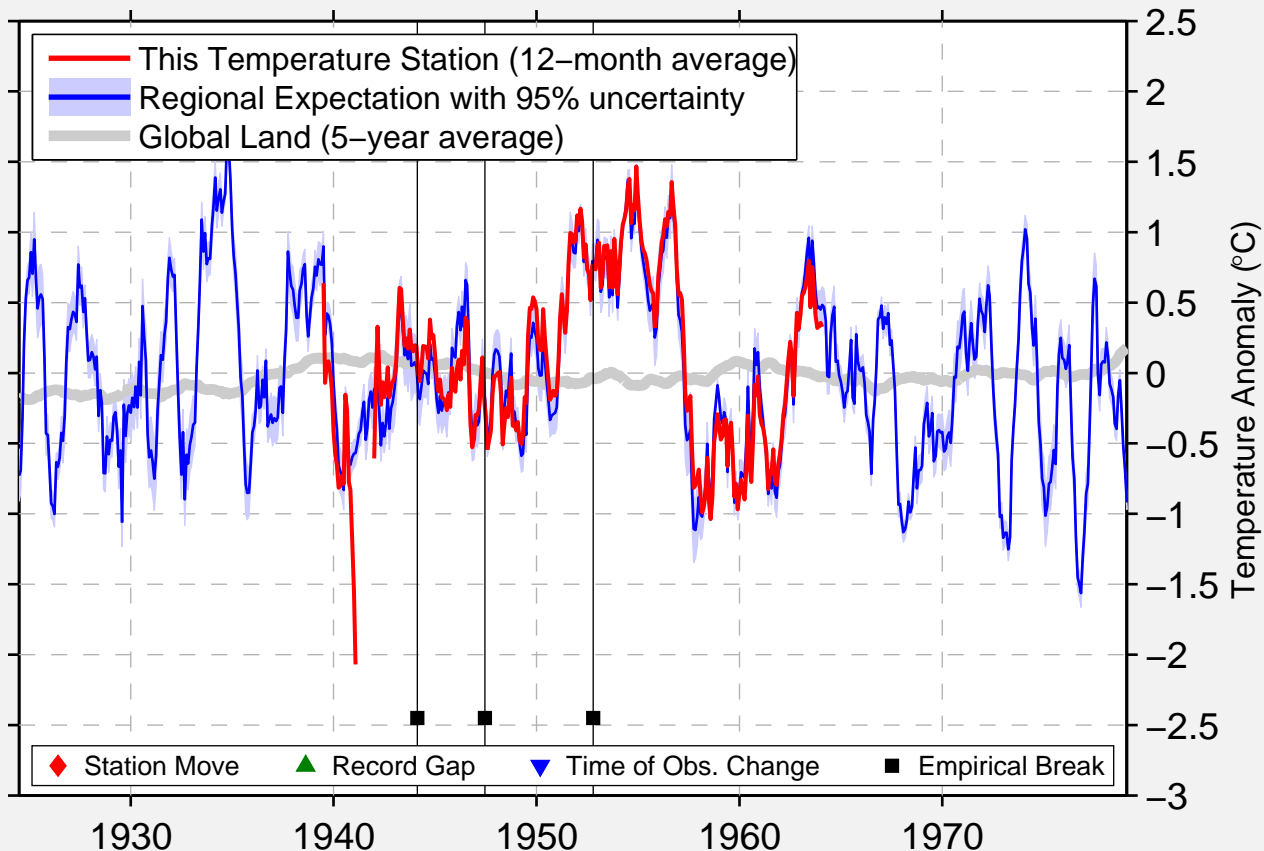

POSSUM KINGDOM DAM

32.867 N, 98.433 W (United States)

Data Quality Controlled and Aligned at Breakpoints

Berkeley Earth