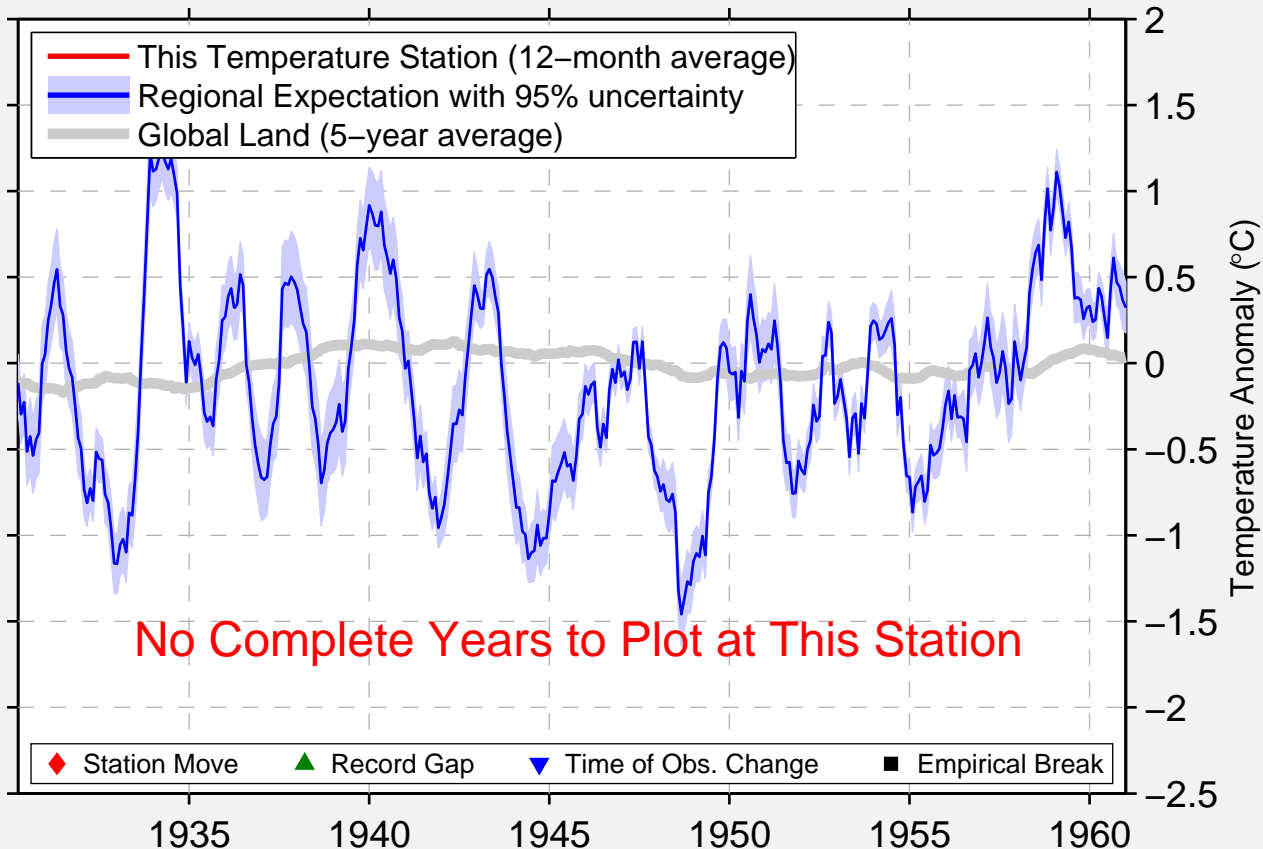

HOLTVILLE CALIFORNIA NAS

32.833 N, 115.266 W (United States)

No Complete Years to Plot at This Station

◆ Station Move ▲ Record Gap ▼ Time of Obs. Change ■ Empirical Break