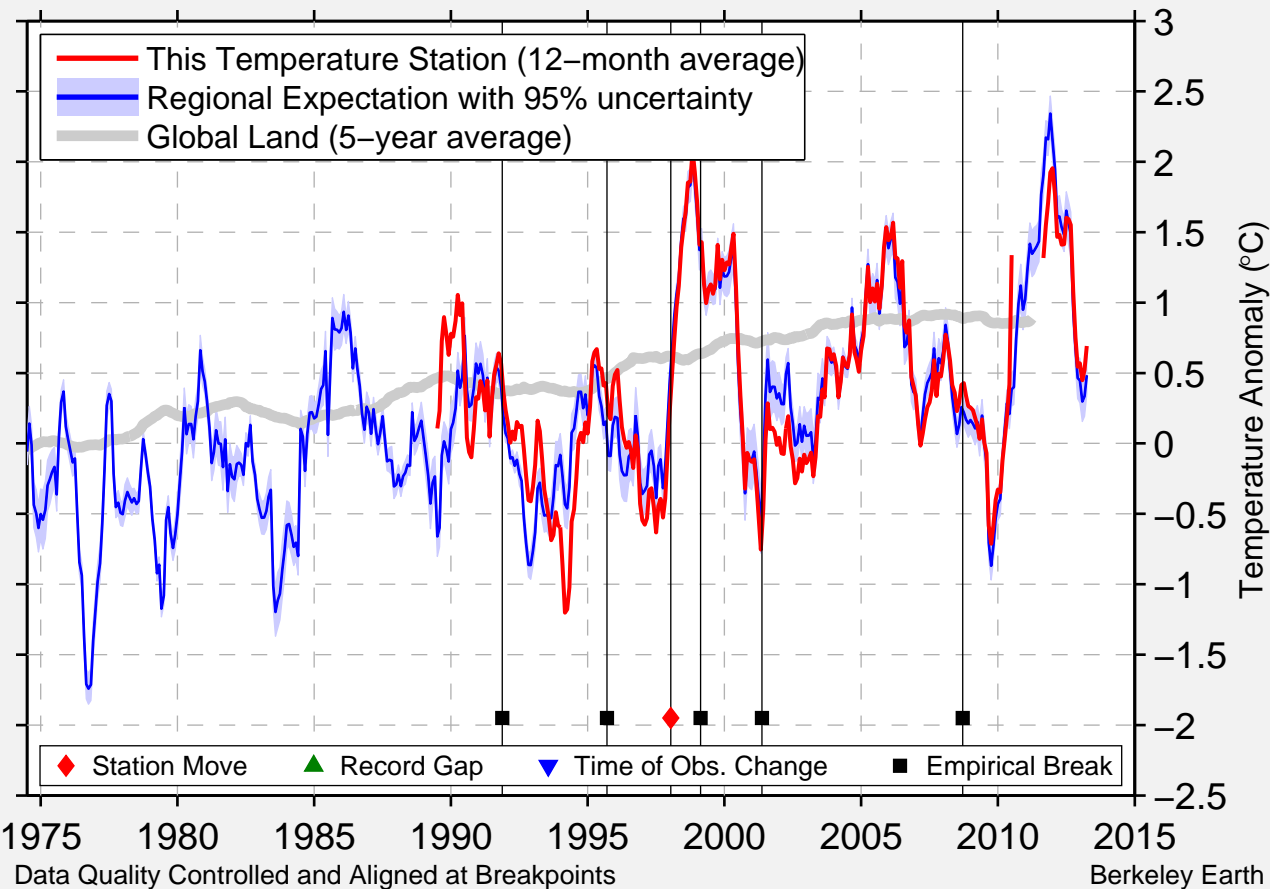

LAKE FORK RESERVOIR

32.824 N, 95.528 W (United States)

Data Quality Controlled and Aligned at Breakpoints

Berkeley Earth