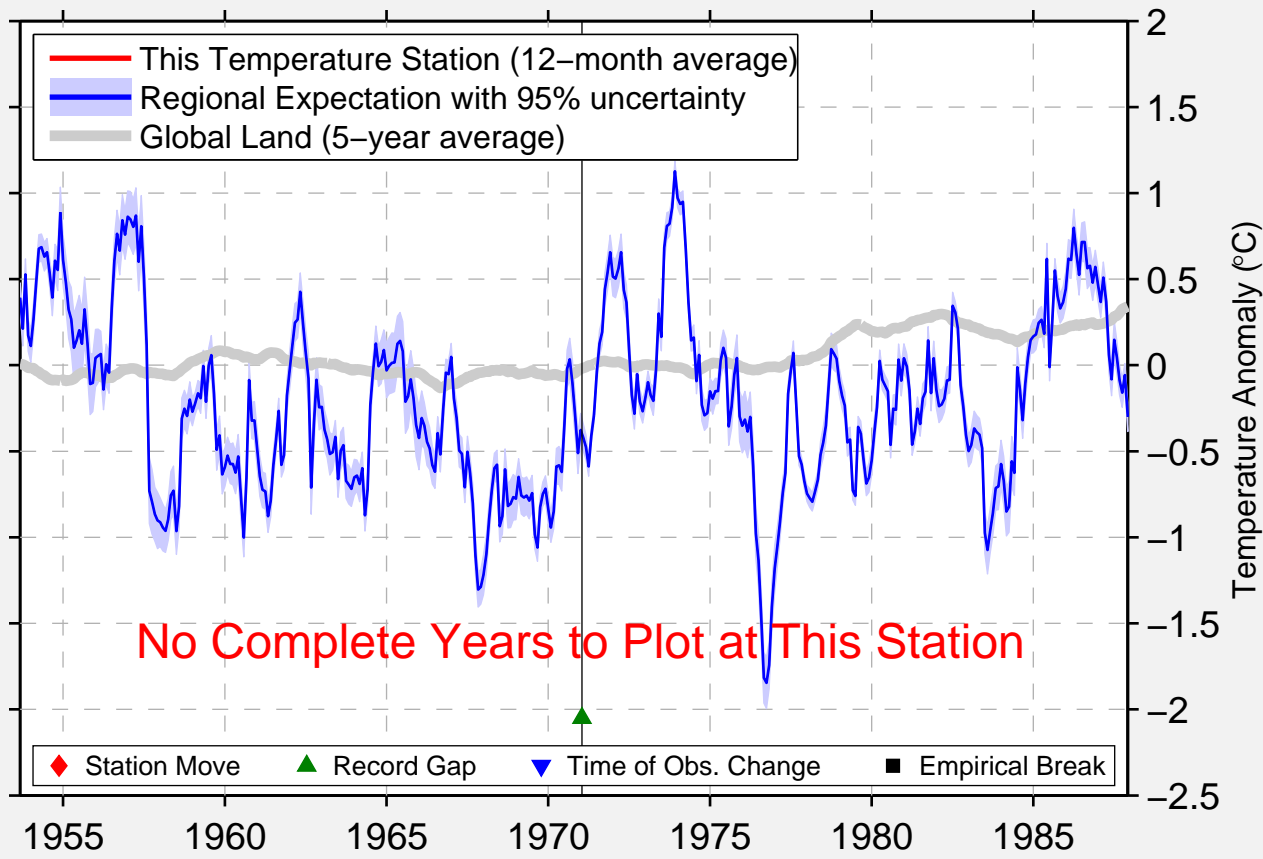

MITCHELL DAM

32.804 N, 86.446 W (United States)

No Complete Years to Plot at This Station

◆ Station Move ▲ Record Gap ▼ Time of Obs. Change ■ Empirical Break