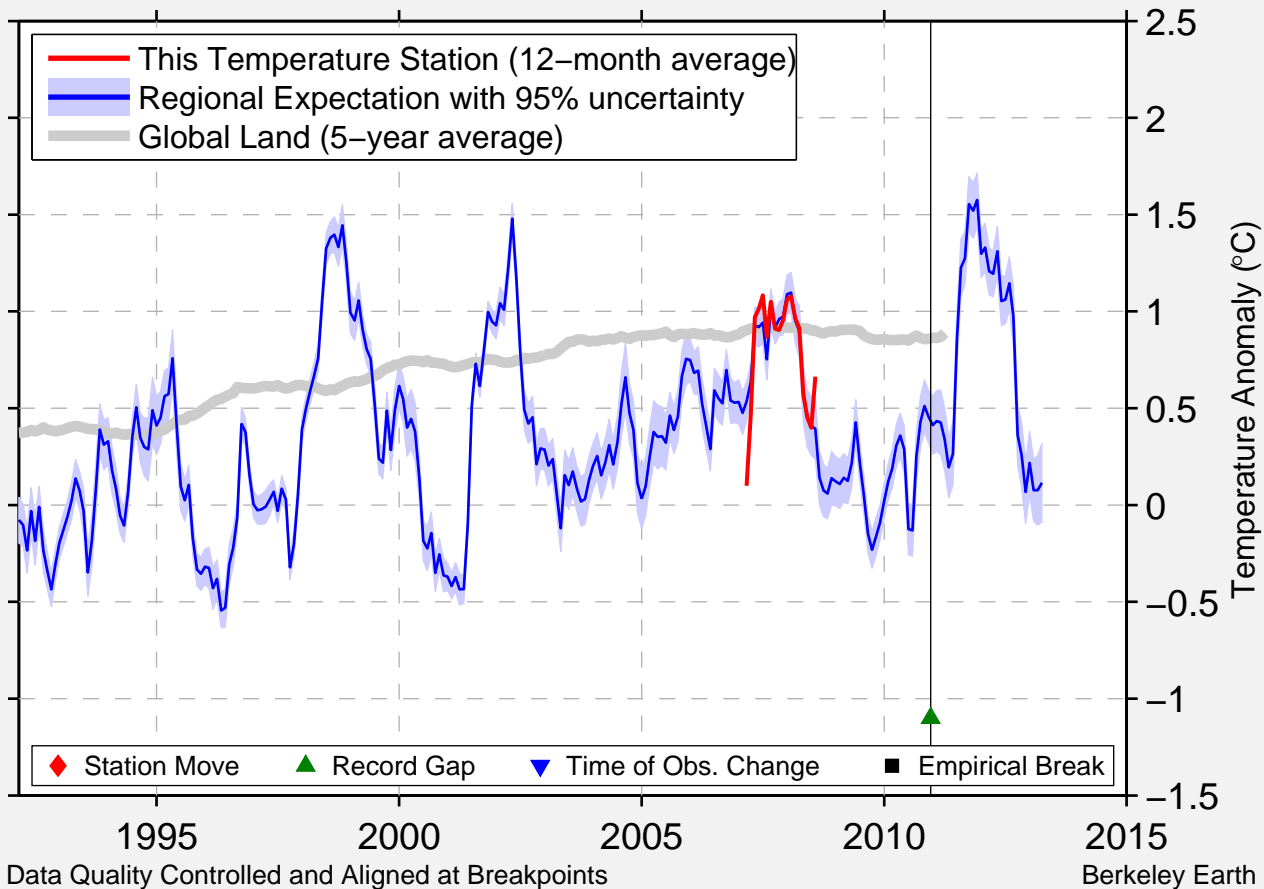

CAPERS NEARSHORE

32.800 N, 79.633 W (United States)

Data Quality Controlled and Aligned at Breakpoints

Berkeley Earth