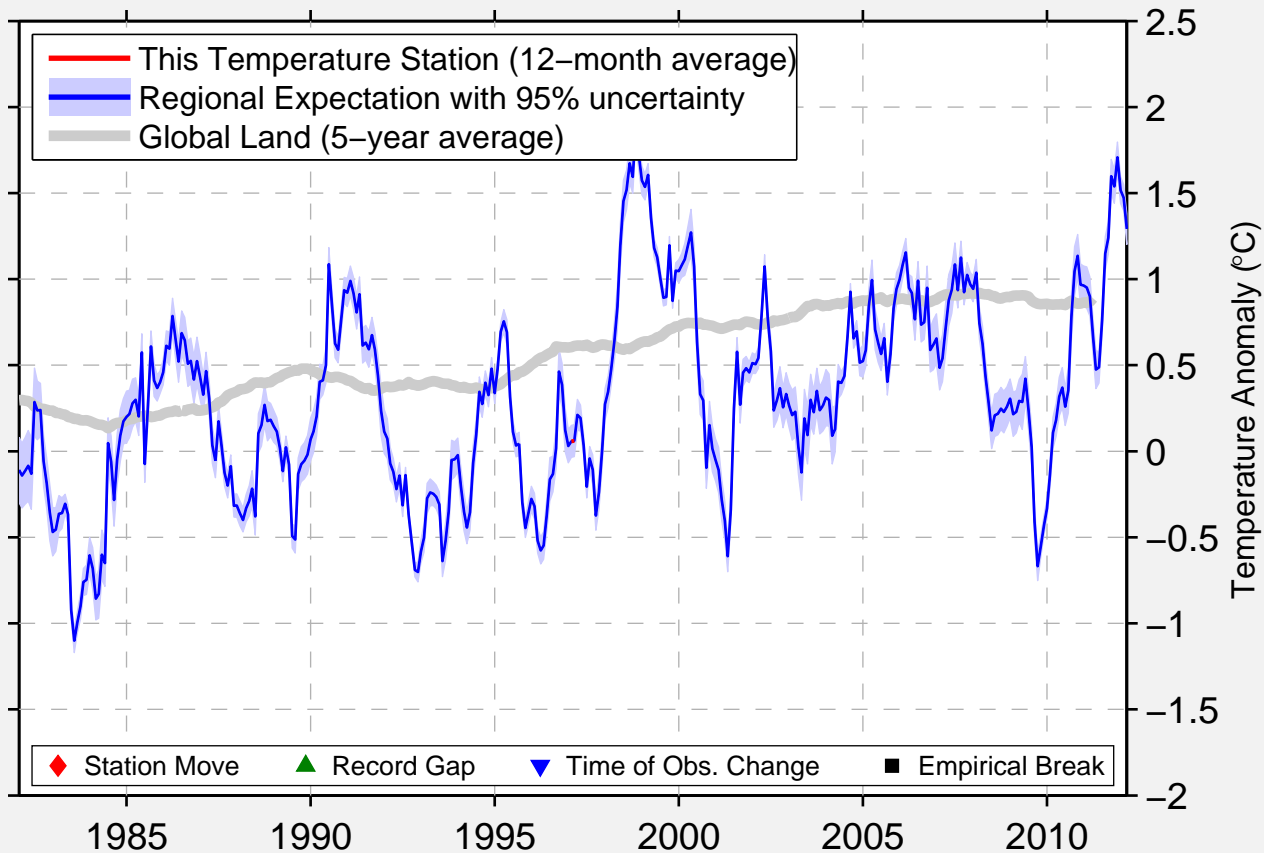

MERIDAN JOE WILLIAMS NOLF

32.800 N, 88.833 W (United States)

Data Quality Controlled and Aligned at Breakpoints

Berkeley Earth