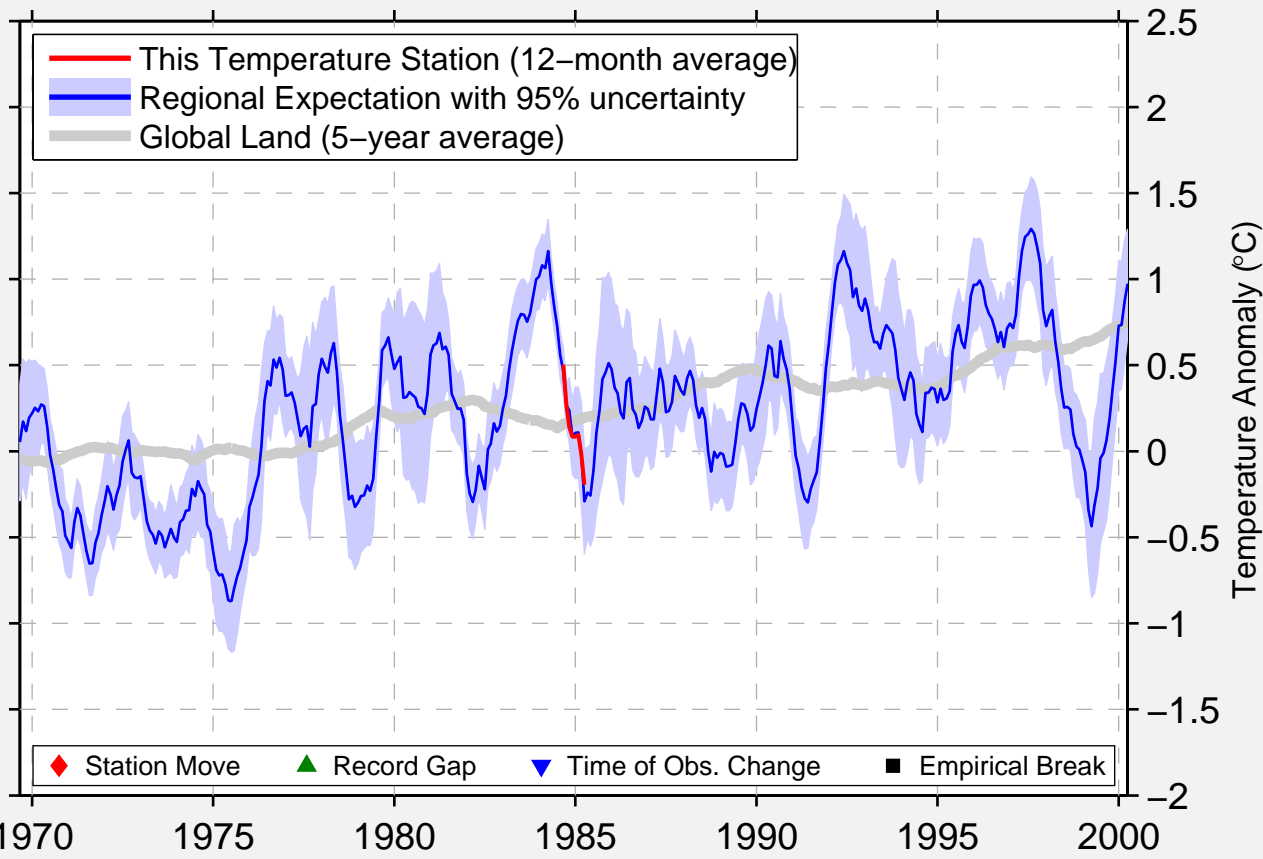

ENVIRONM BUOY 46024

32.800 N, 119.200 W (United States)

- This Temperature Station (12-month average)
- Regional Expectation with 95% uncertainty
- Global Land (5-year average)

- ◆ Station Move
- ▲ Record Gap
- ▼ Time of Obs. Change
- Empirical Break

Data Quality Controlled and Aligned at Breakpoints

Berkeley Earth