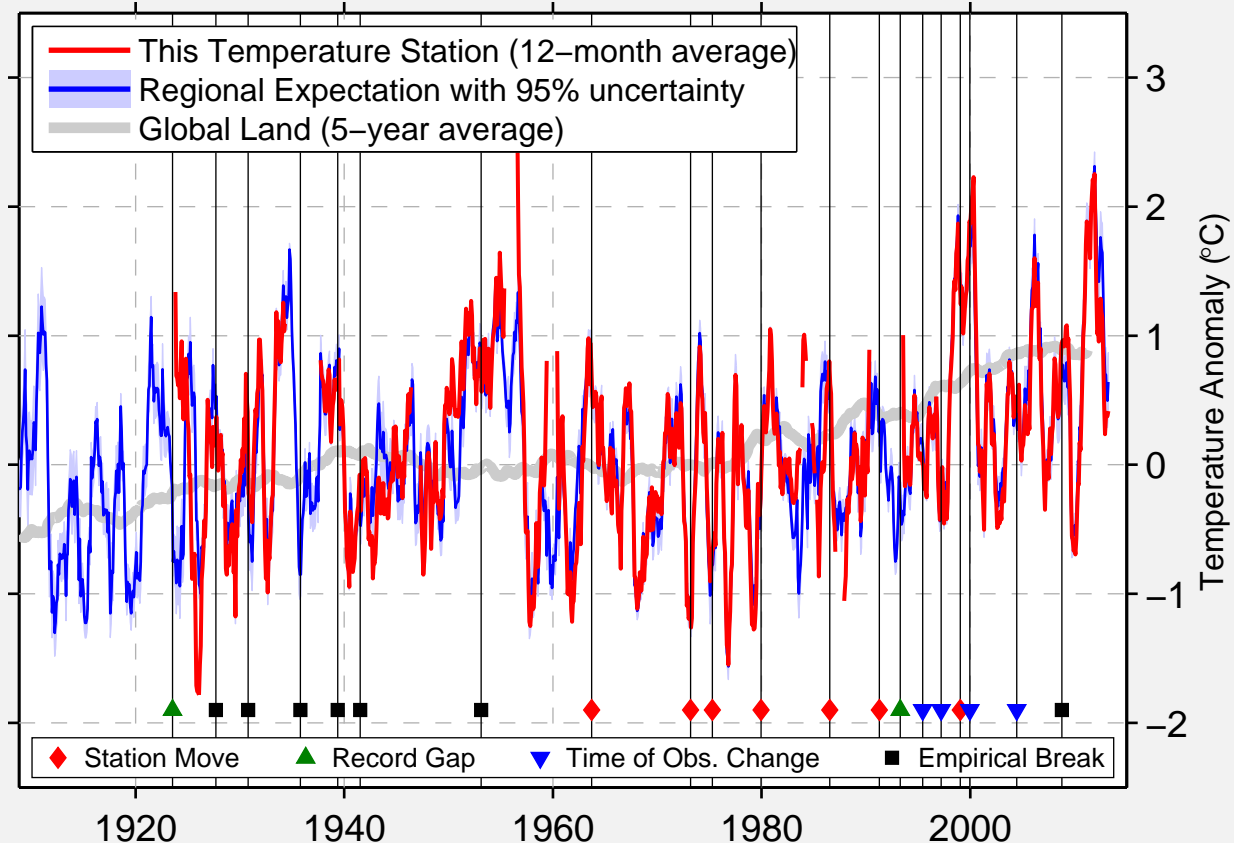

BRECKENRIDGE 2 WNW

32.754 N, 98.918 W (United States)

Data Quality Controlled and Aligned at Breakpoints

Berkeley Earth