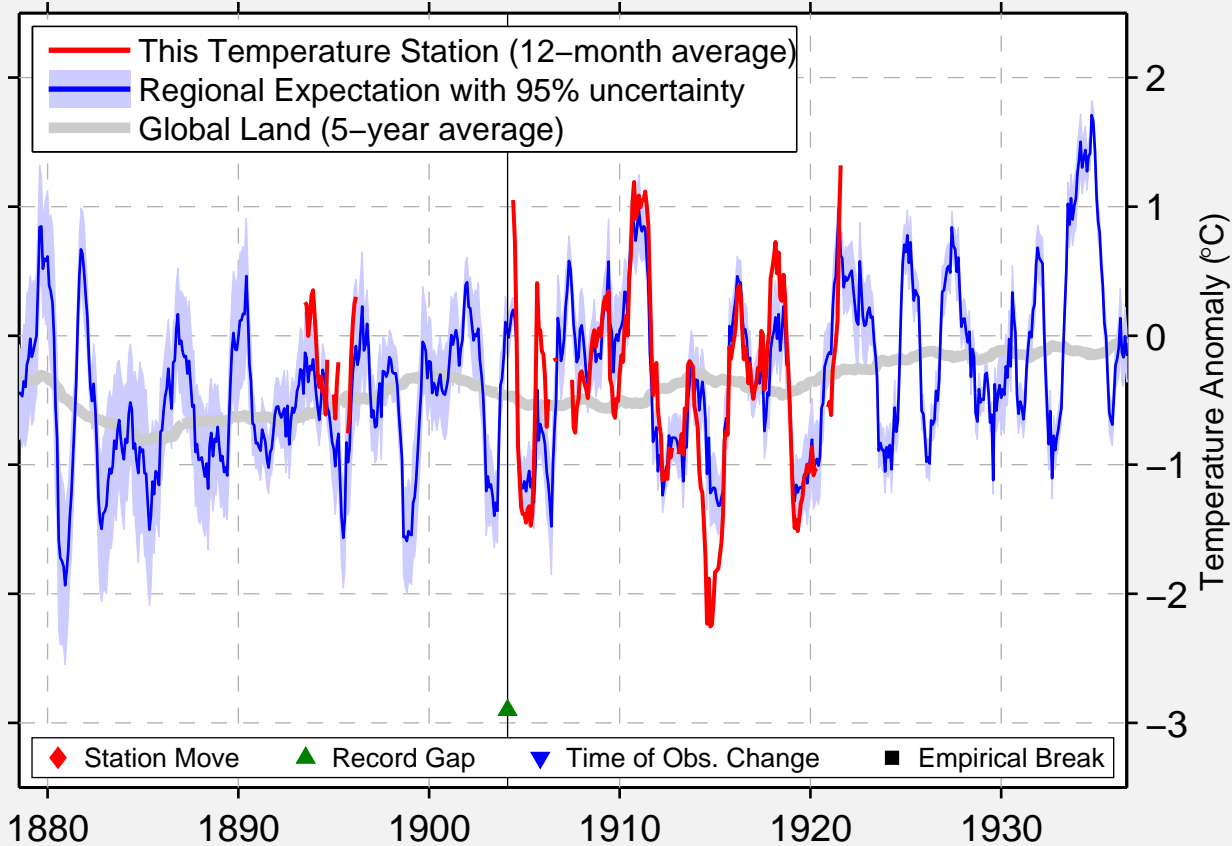

ROBY

32.733 N, 100.383 W (United States)

Data Quality Controlled and Aligned at Breakpoints

Berkeley Earth