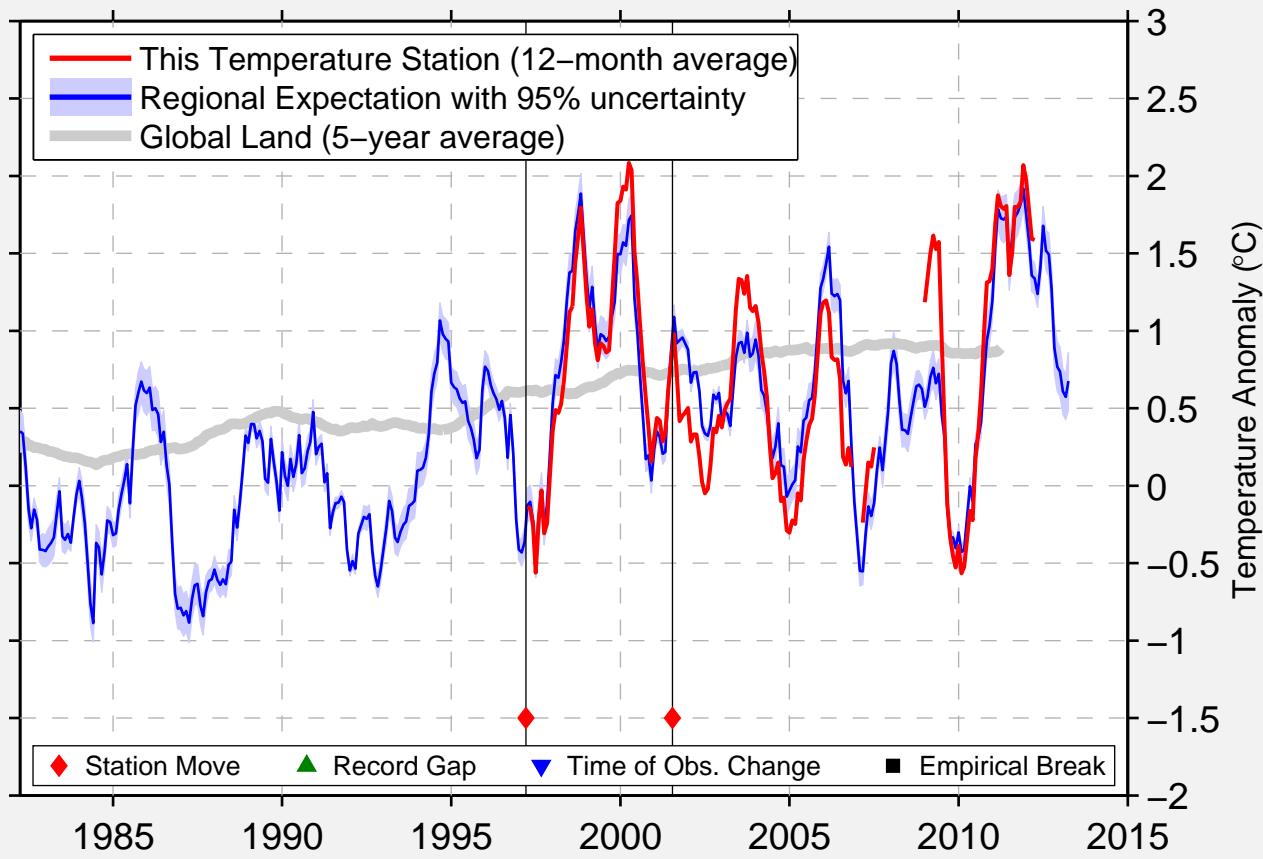

HOBBS 13 W

32.712 N, 103.354 W (United States)

Data Quality Controlled and Aligned at Breakpoints

Berkeley Earth