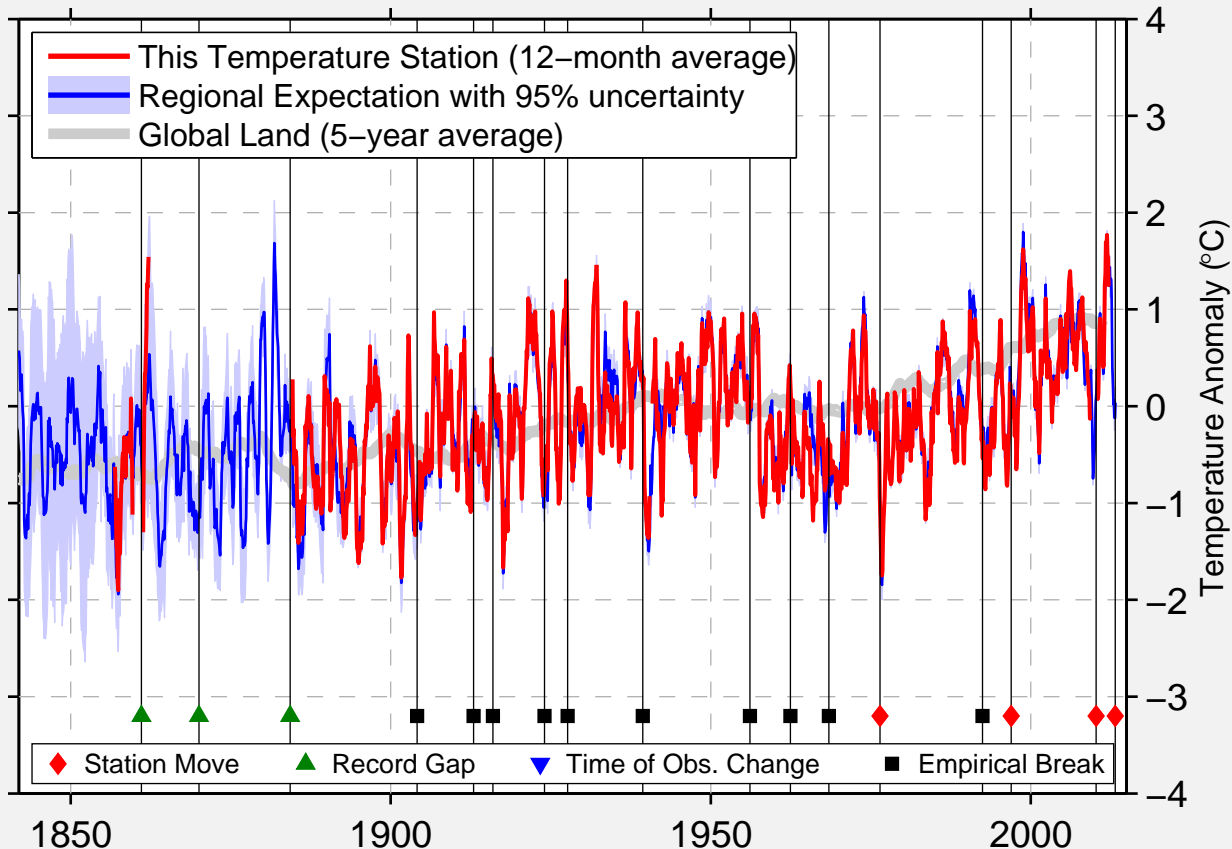

GREENSBORO

32.702 N, 87.581 W (United States)

Data Quality Controlled and Aligned at Breakpoints

Berkeley Earth