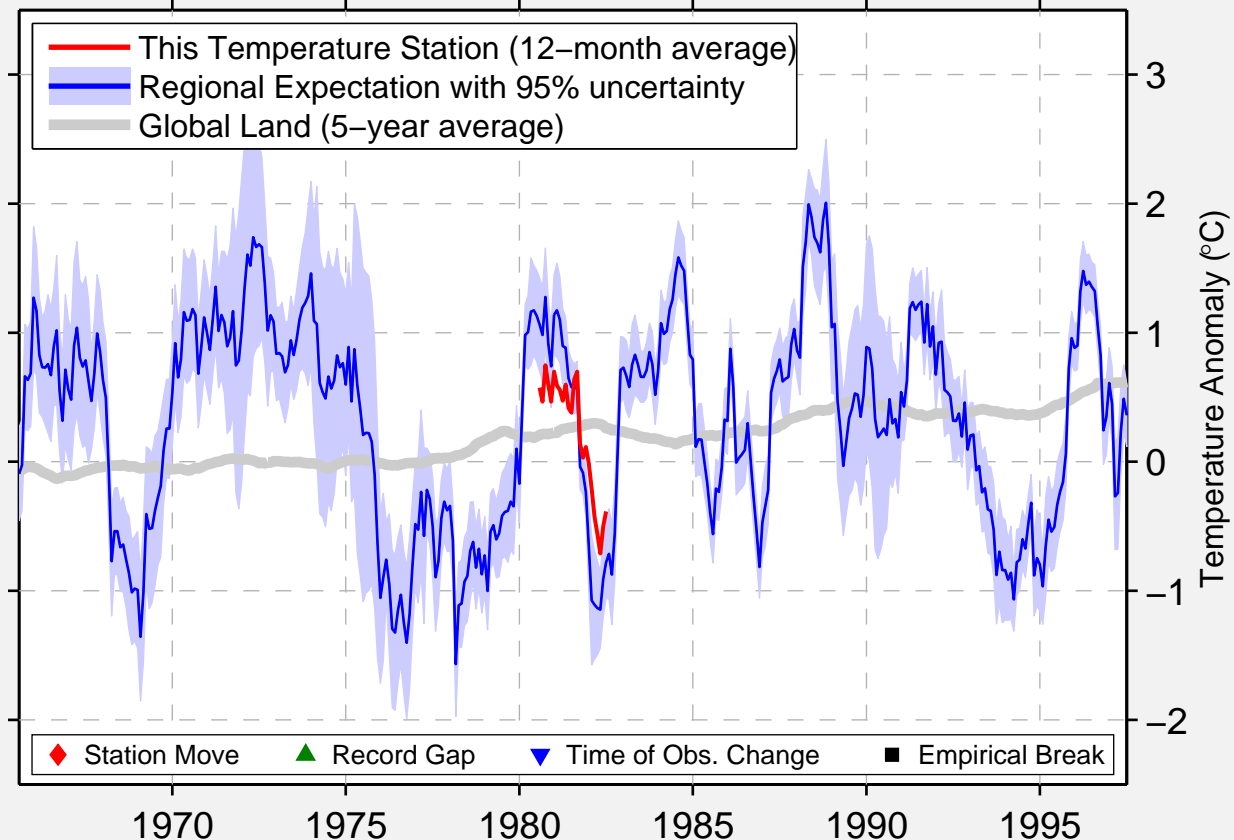

# AWS: ASGARD (8908) DRY V

77.600 S, 160.100 E (Antarctica)

Data Quality Controlled and Aligned at Breakpoints

Berkeley Earth