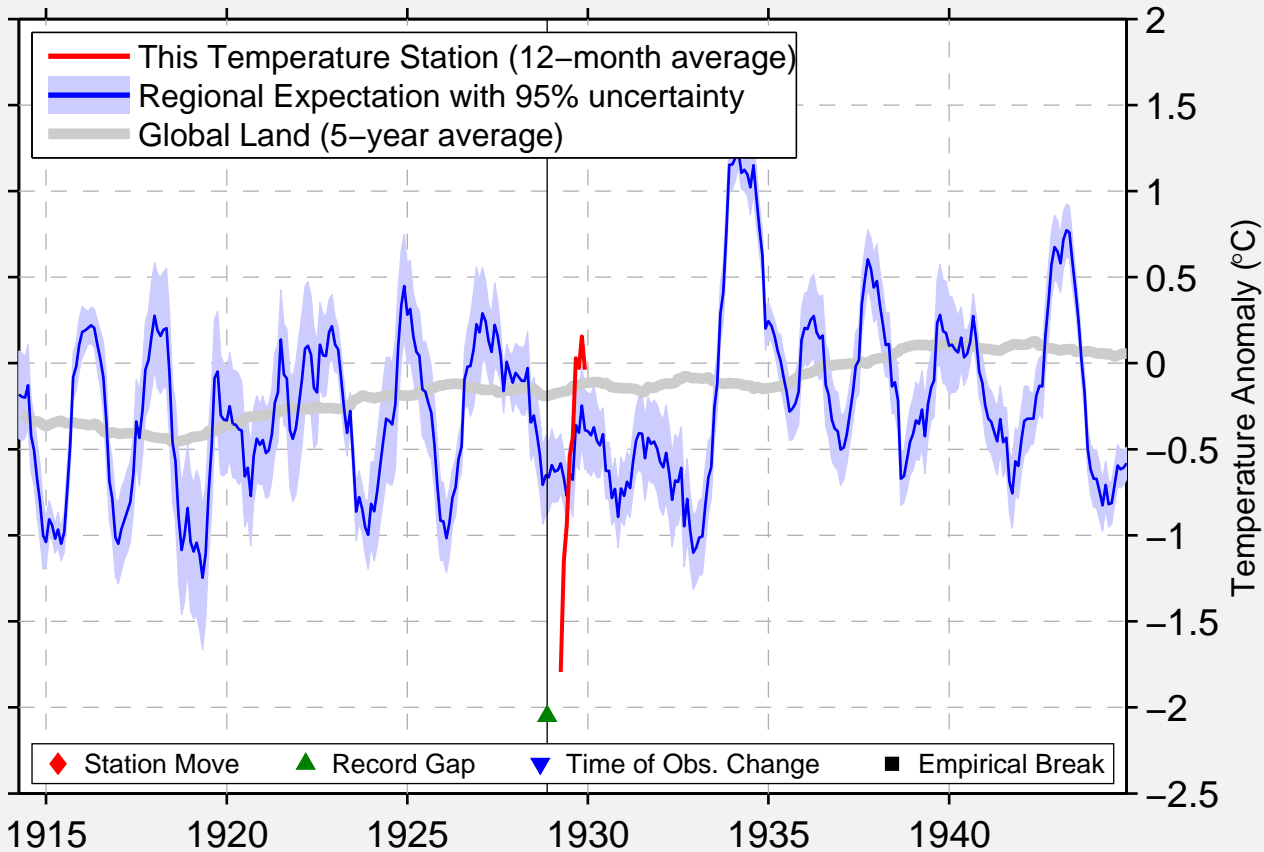

TYRONE

32.633 N, 108.333 W (United States)

◆ Station Move ▲ Record Gap ▼ Time of Obs. Change ■ Empirical Break