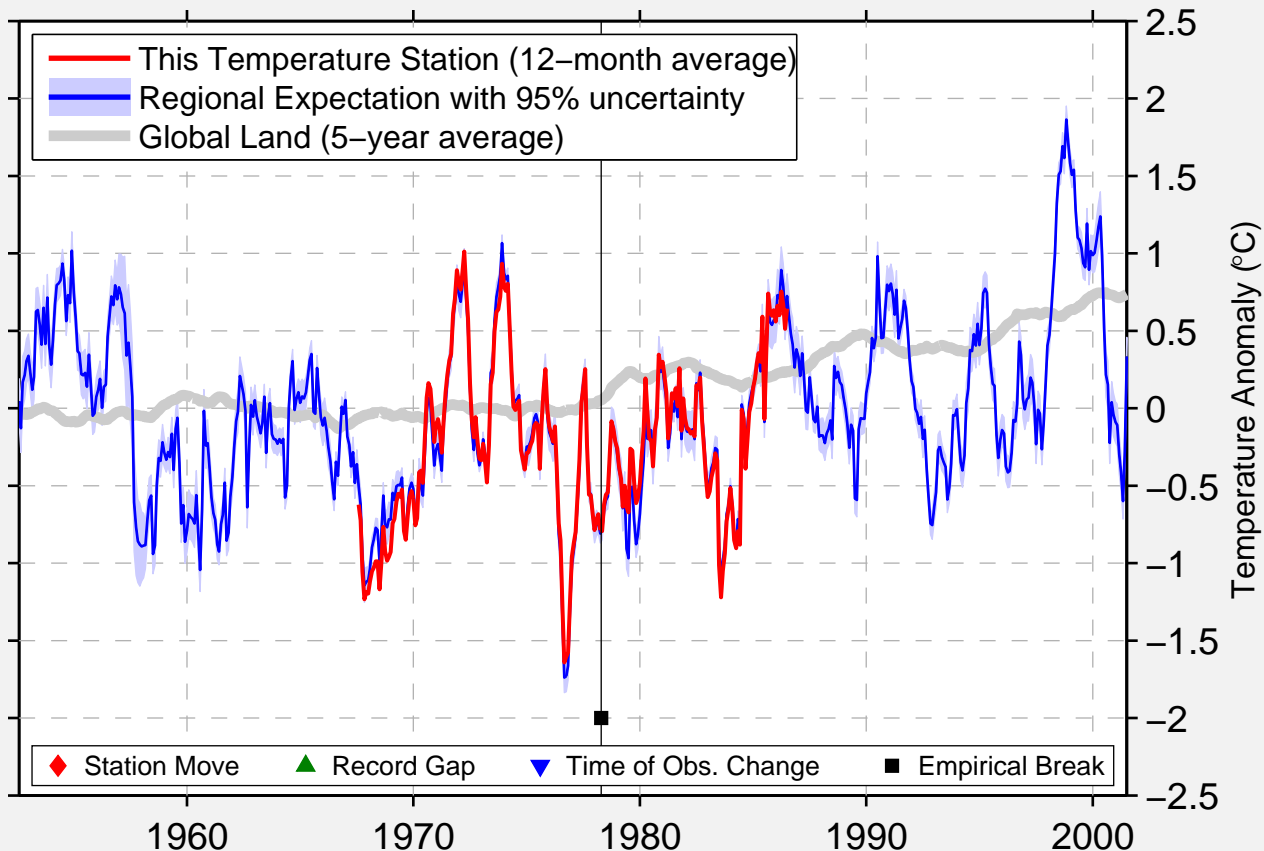

EPPS 6 WNW

32.617 N, 91.567 W (United States)

Data Quality Controlled and Aligned at Breakpoints

Berkeley Earth