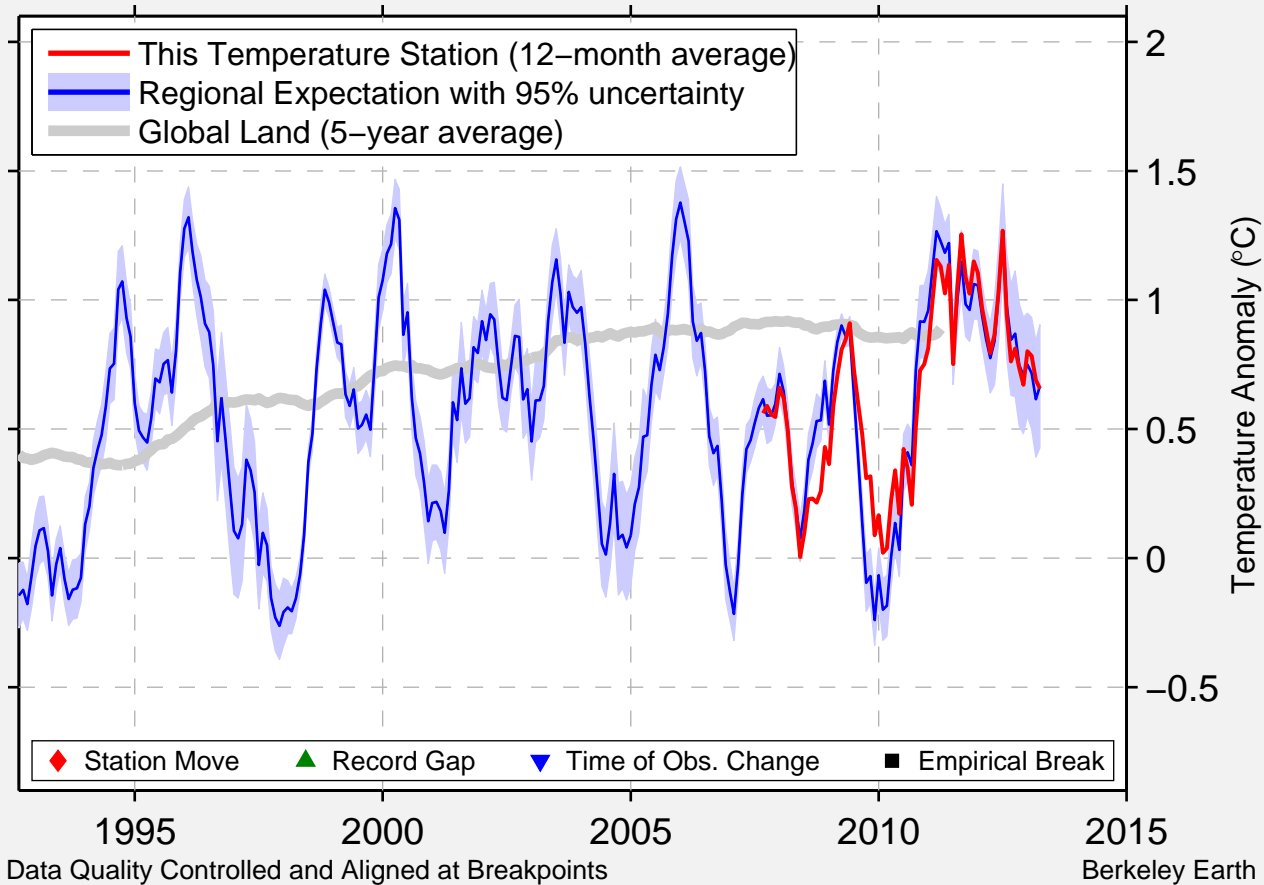

# LAS CRUCES 20 N

32.614 N, 106.741 W (United States)

Data Quality Controlled and Aligned at Breakpoints

Berkeley Earth