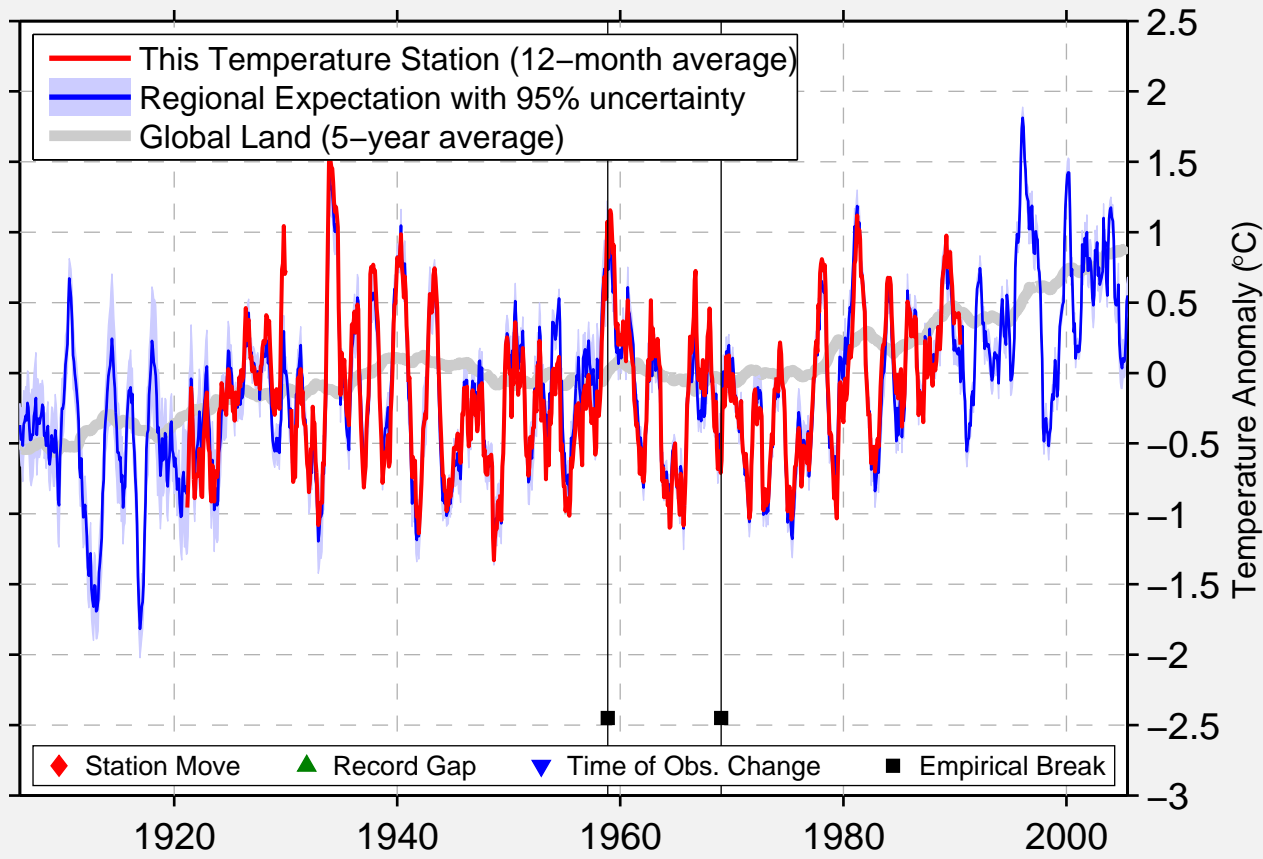

YUMA-CITRUS

32.600 N, 114.700 W (United States)

Data Quality Controlled and Aligned at Breakpoints

Berkeley Earth