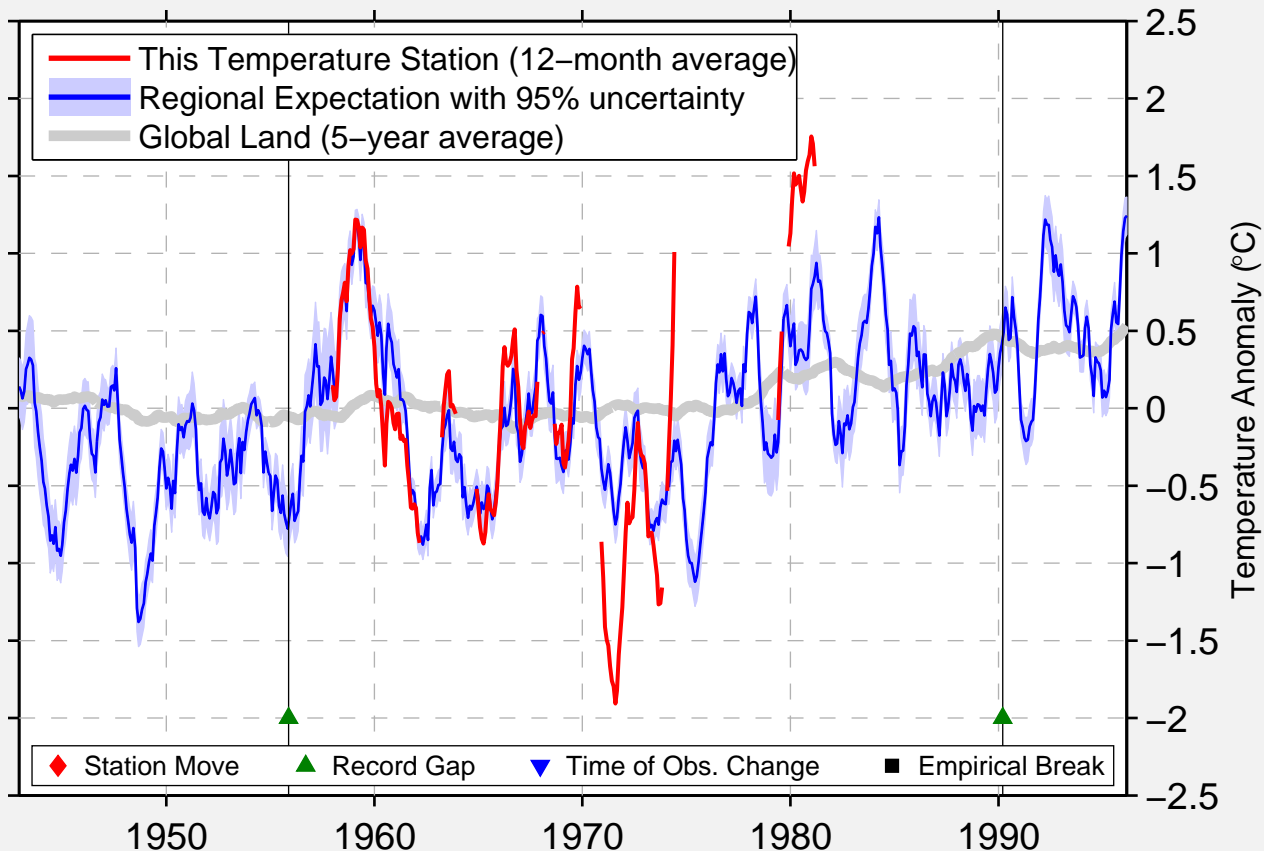

IMPERIAL BEACH REAM FLD NAS

32.567 N, 117.117 W (United States)

Data Quality Controlled and Aligned at Breakpoints

Berkeley Earth