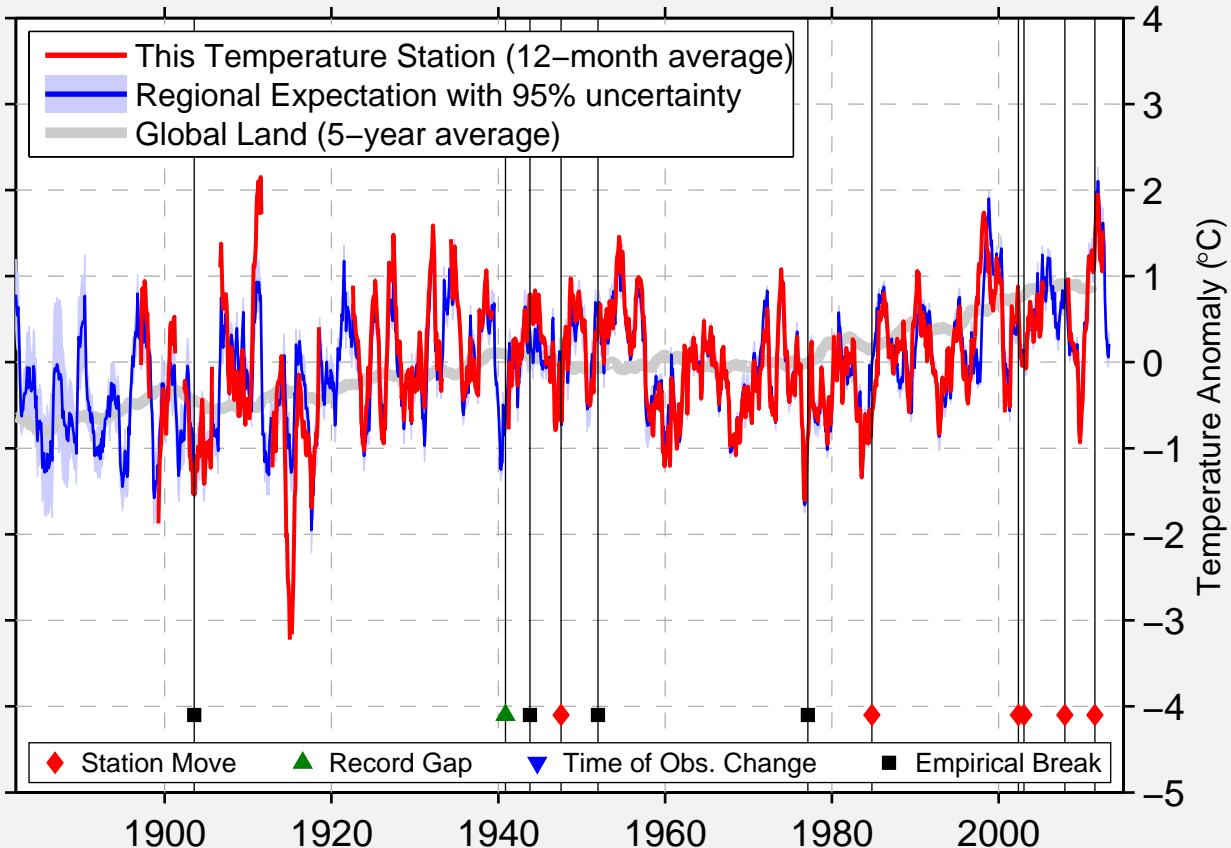

RUSTON LA TECH

32.521 N, 92.665 W (United States)

Data Quality Controlled and Aligned at Breakpoints

Berkeley Earth