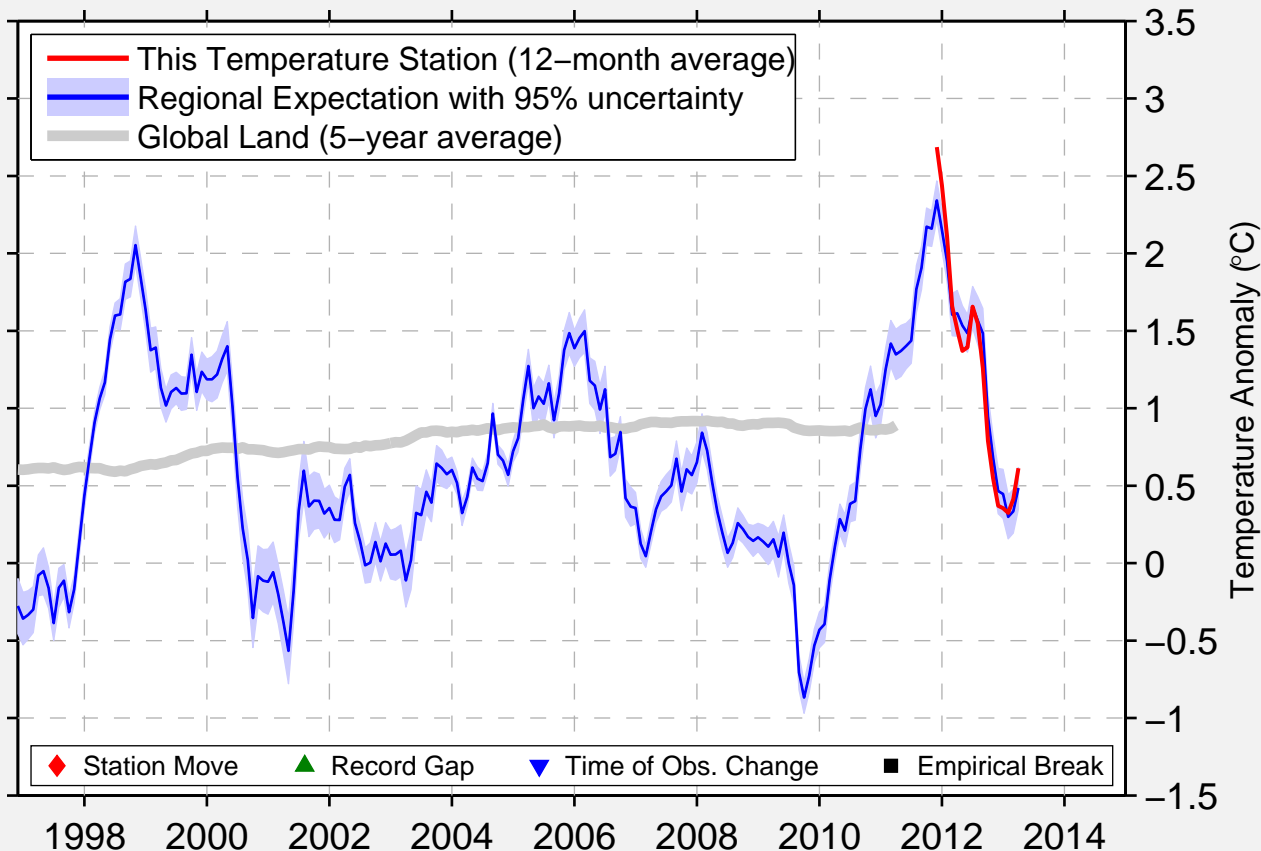

# HARRISON CO

32.517 N, 94.300 W (United States)

Data Quality Controlled and Aligned at Breakpoints

Berkeley Earth