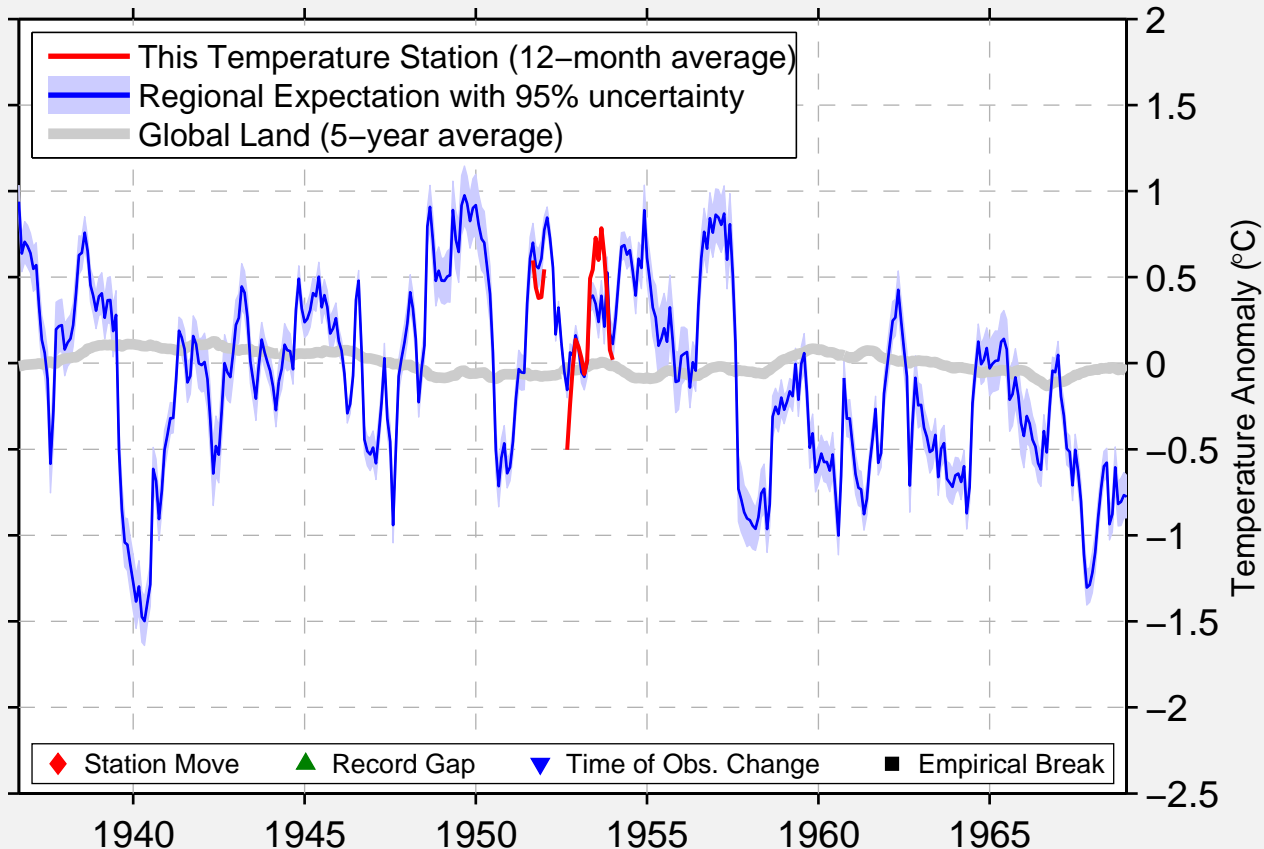

DEMOPOLIS LOCK 4

32.517 N, 87.850 W (United States)

Data Quality Controlled and Aligned at Breakpoints

Berkeley Earth