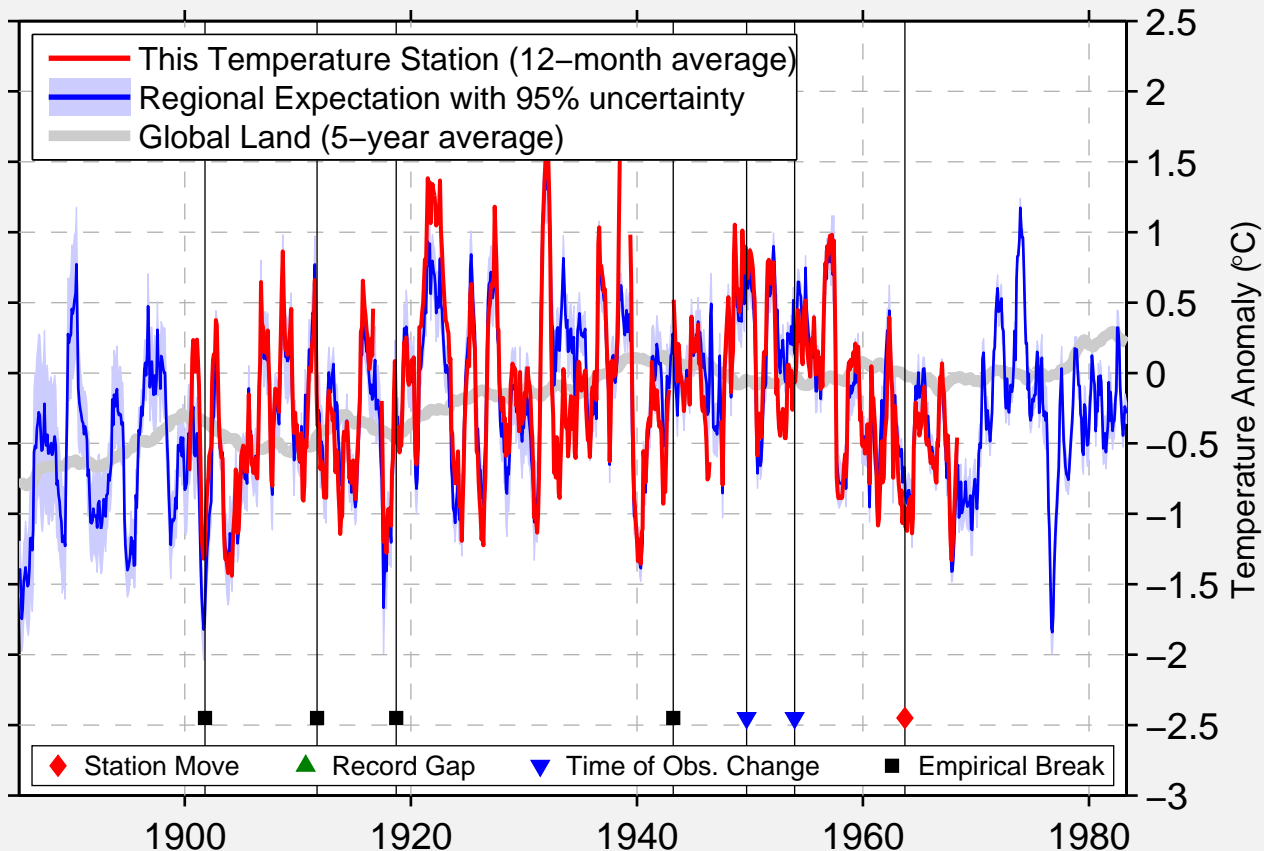

# TUSKEGEE 3 SW

32.408 N, 85.683 W (United States)

Data Quality Controlled and Aligned at Breakpoints

Berkeley Earth