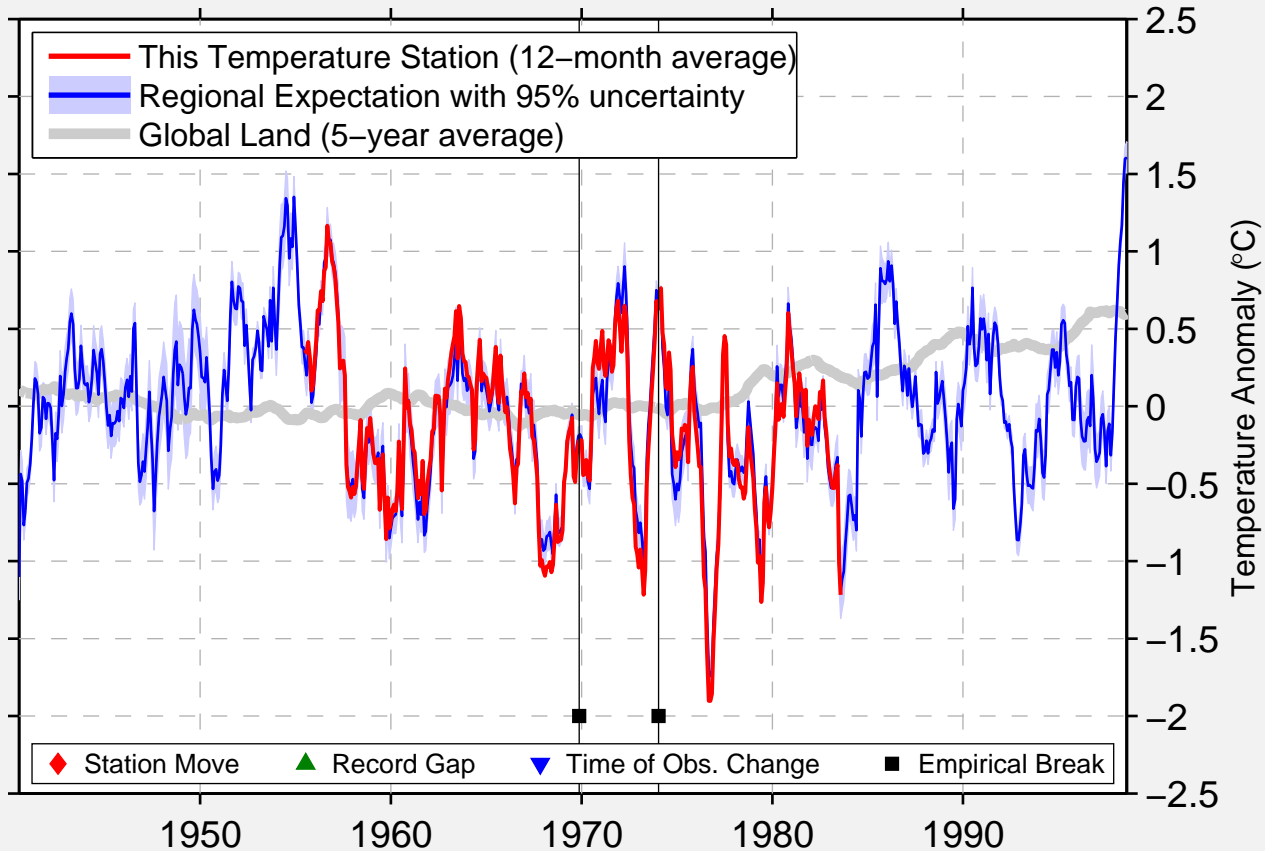

TYLER 5 NE

32.400 N, 95.267 W (United States)

Data Quality Controlled and Aligned at Breakpoints

Berkeley Earth