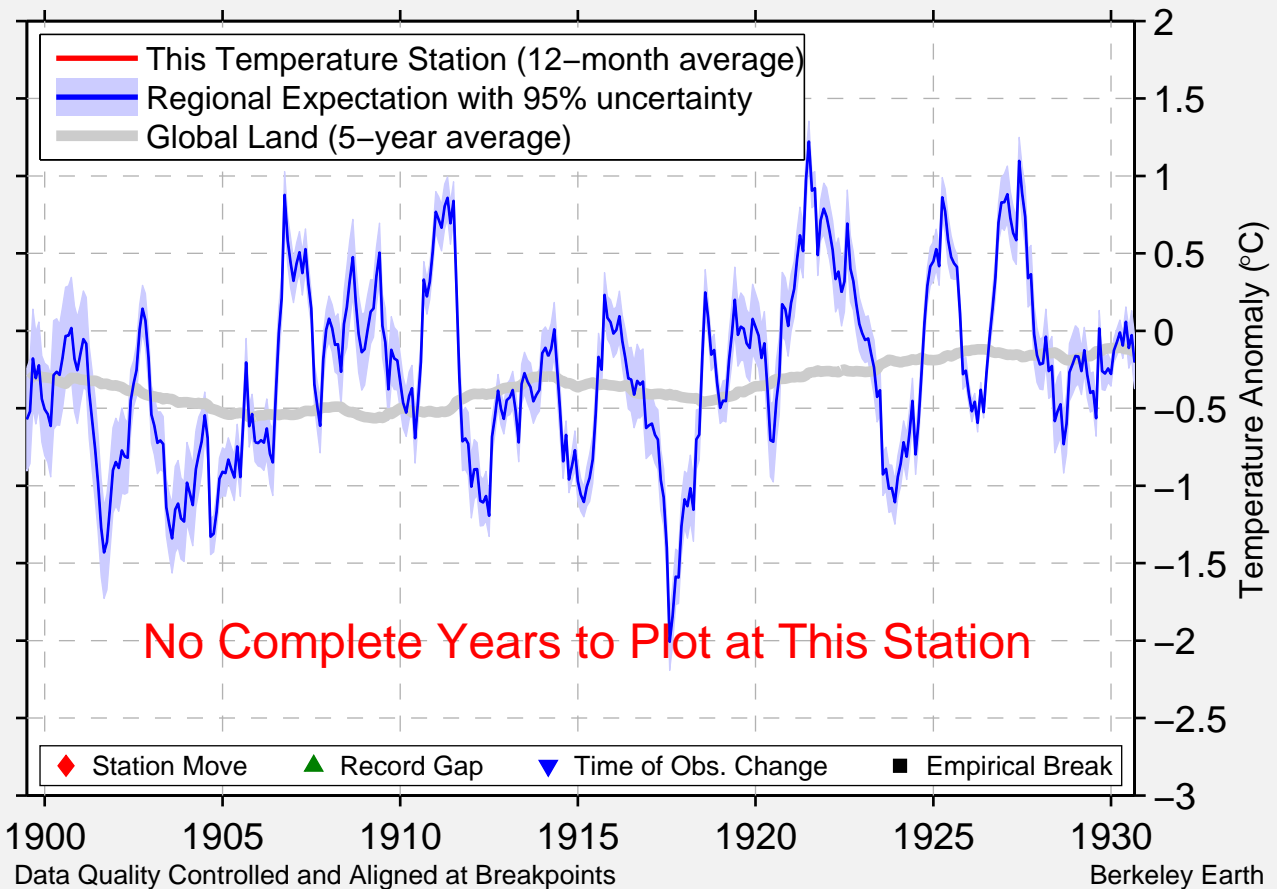

MOUND

32.333 N, 91.017 W (United States)

No Complete Years to Plot at This Station

- ◆ Station Move
- ▲ Record Gap
- ▼ Time of Obs. Change
- Empirical Break