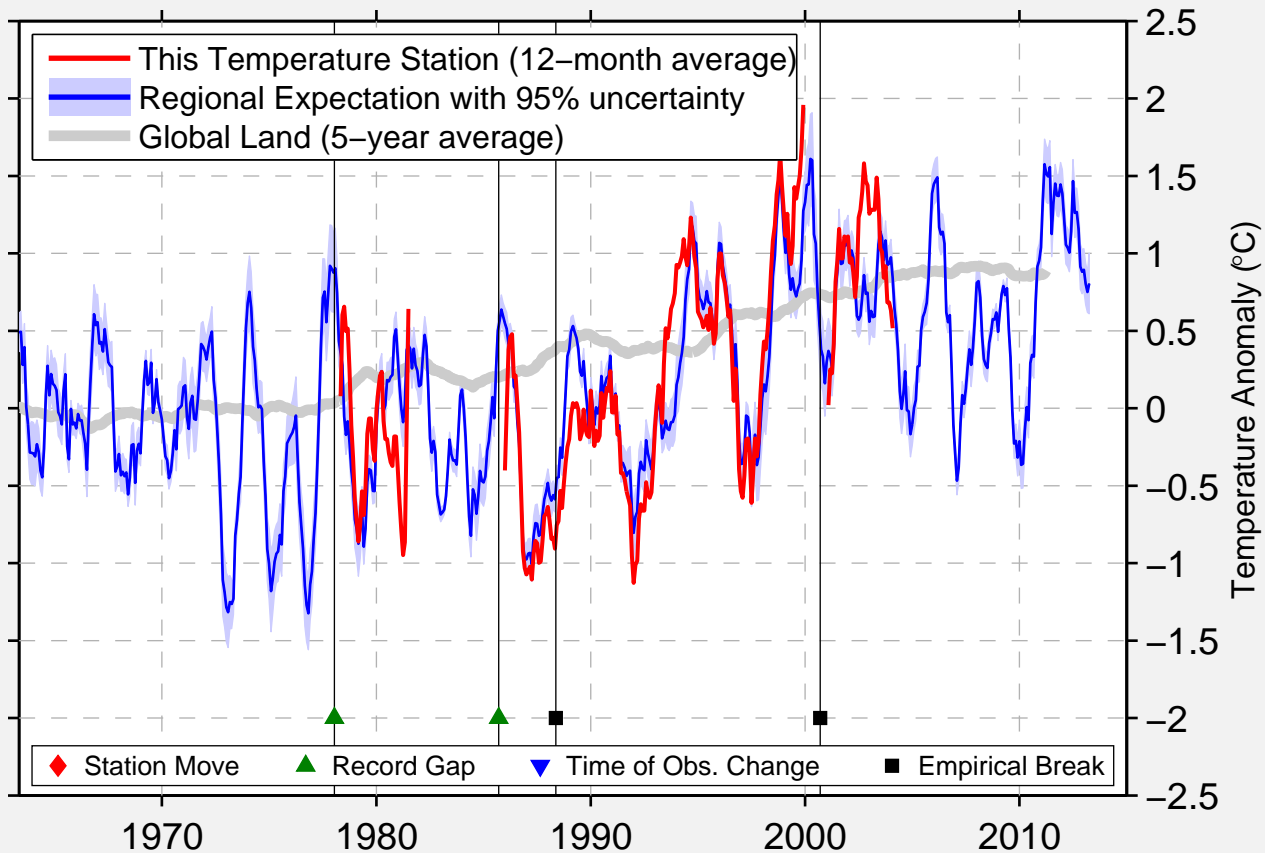

CARLSBAD/FAA AIRPORT

32.330 N, 104.270 W (United States)

Data Quality Controlled and Aligned at Breakpoints

Berkeley Earth