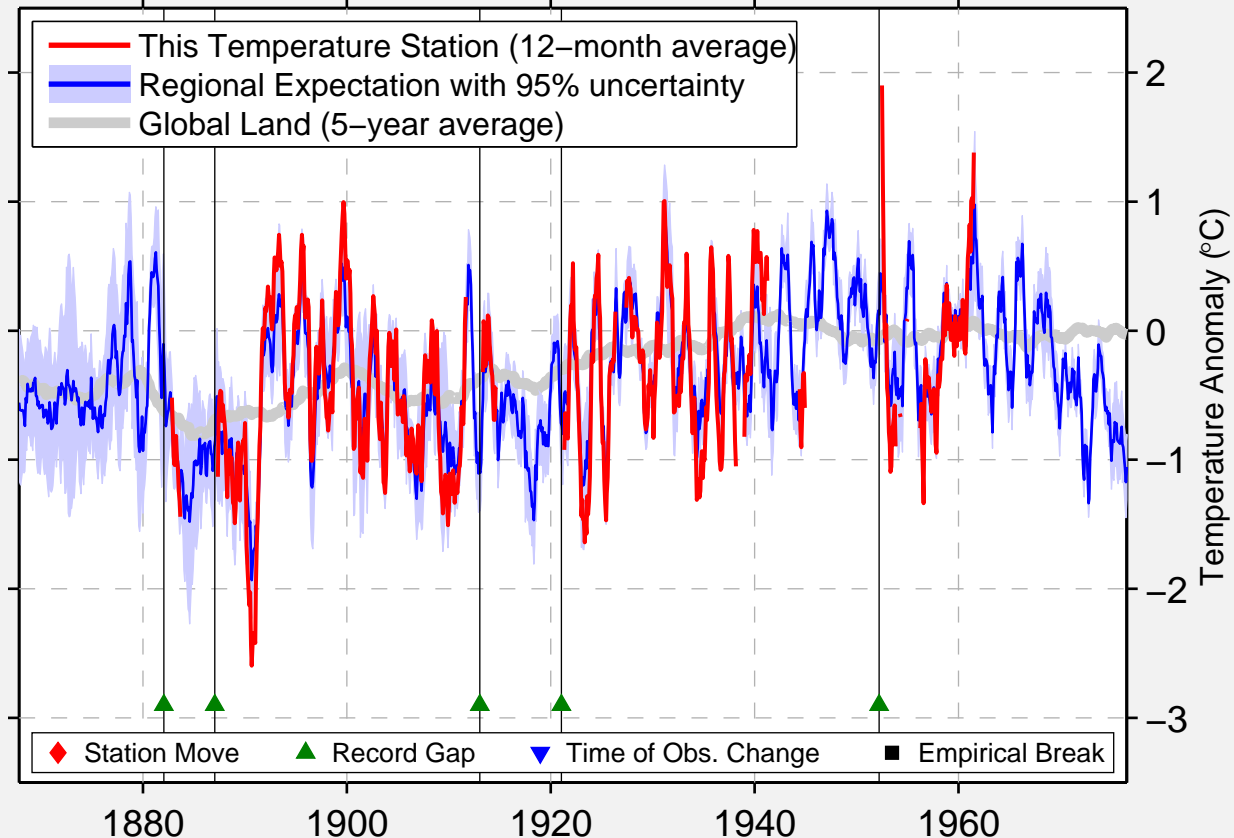

FT. NATIONAL

36.520 N, 4.180 E (Algeria)

Data Quality Controlled and Aligned at Breakpoints

Berkeley Earth