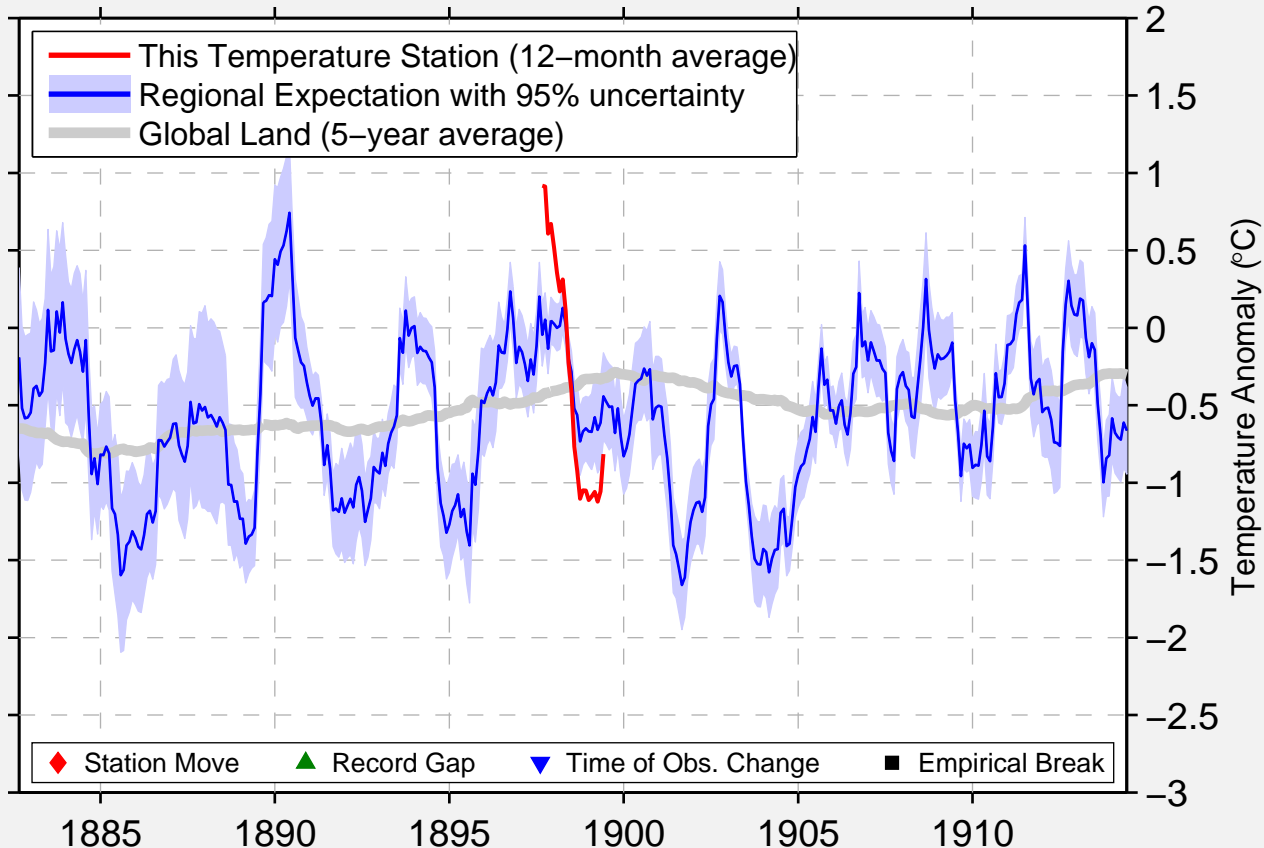

# BELLVILLE

32.150 N, 81.967 W (United States)

Data Quality Controlled and Aligned at Breakpoints

Berkeley Earth