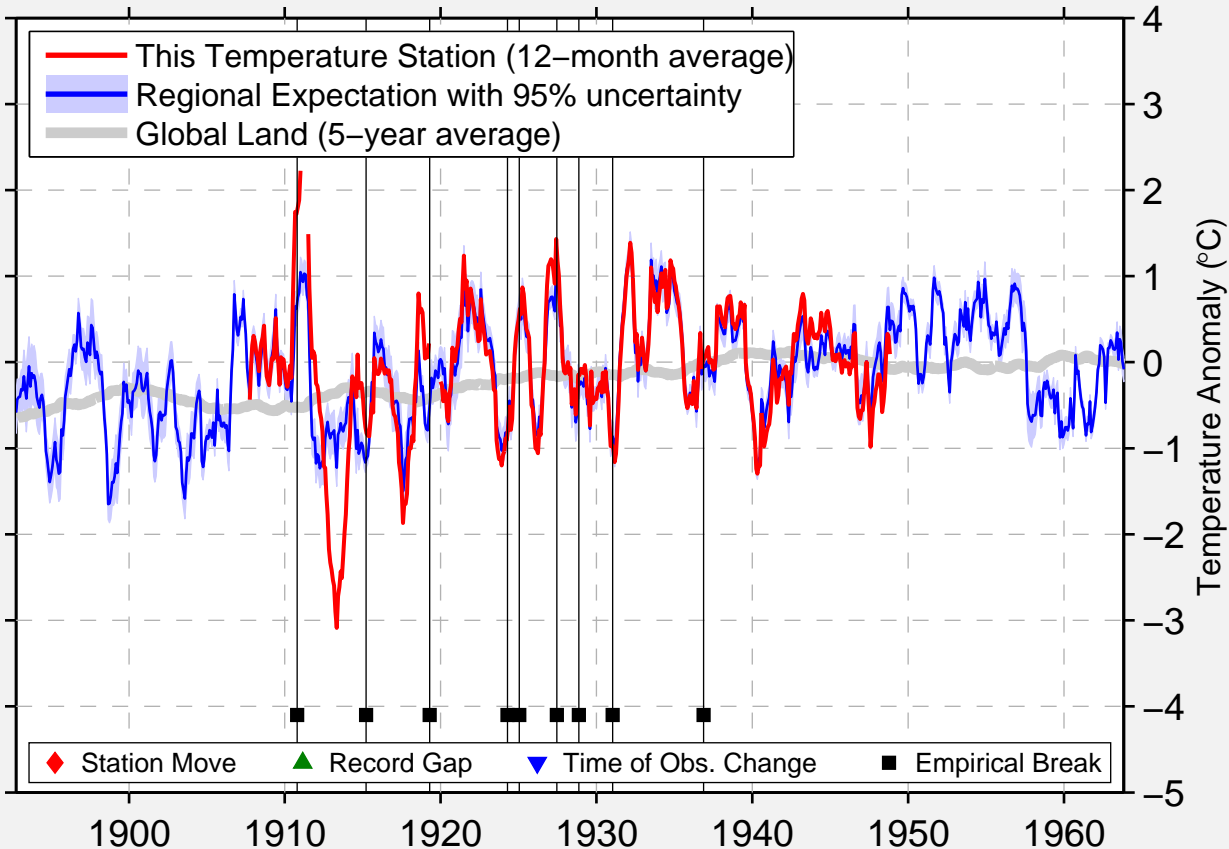

GRAND CANE FIRE TOWER

32.133 N, 93.800 W (United States)

Data Quality Controlled and Aligned at Breakpoints

Berkeley Earth