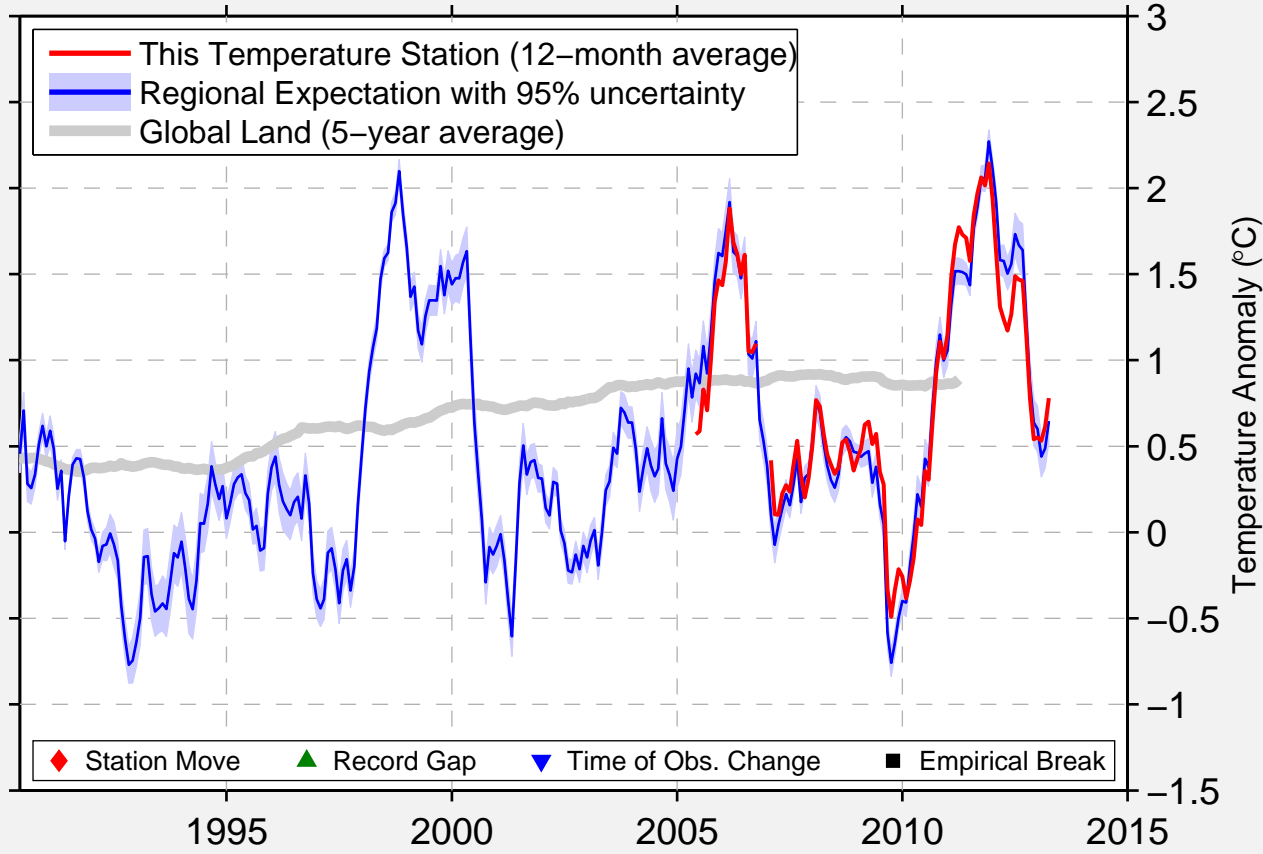

HILLSBORO MUNI

32.084 N, 97.099 W (United States)

Data Quality Controlled and Aligned at Breakpoints

Berkeley Earth