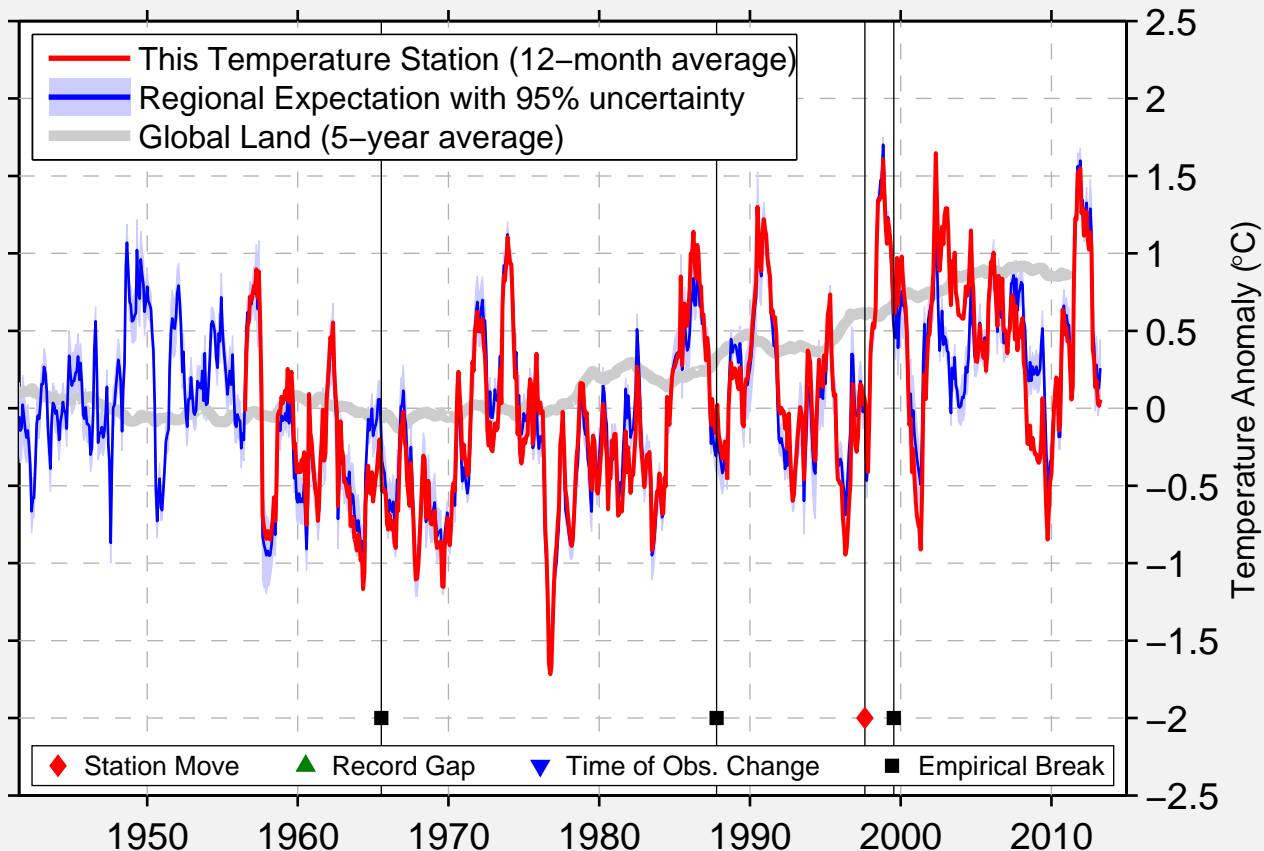

# PLAINS SW GA EXP STN

32.047 N, 84.371 W (United States)

Data Quality Controlled and Aligned at Breakpoints

Berkeley Earth