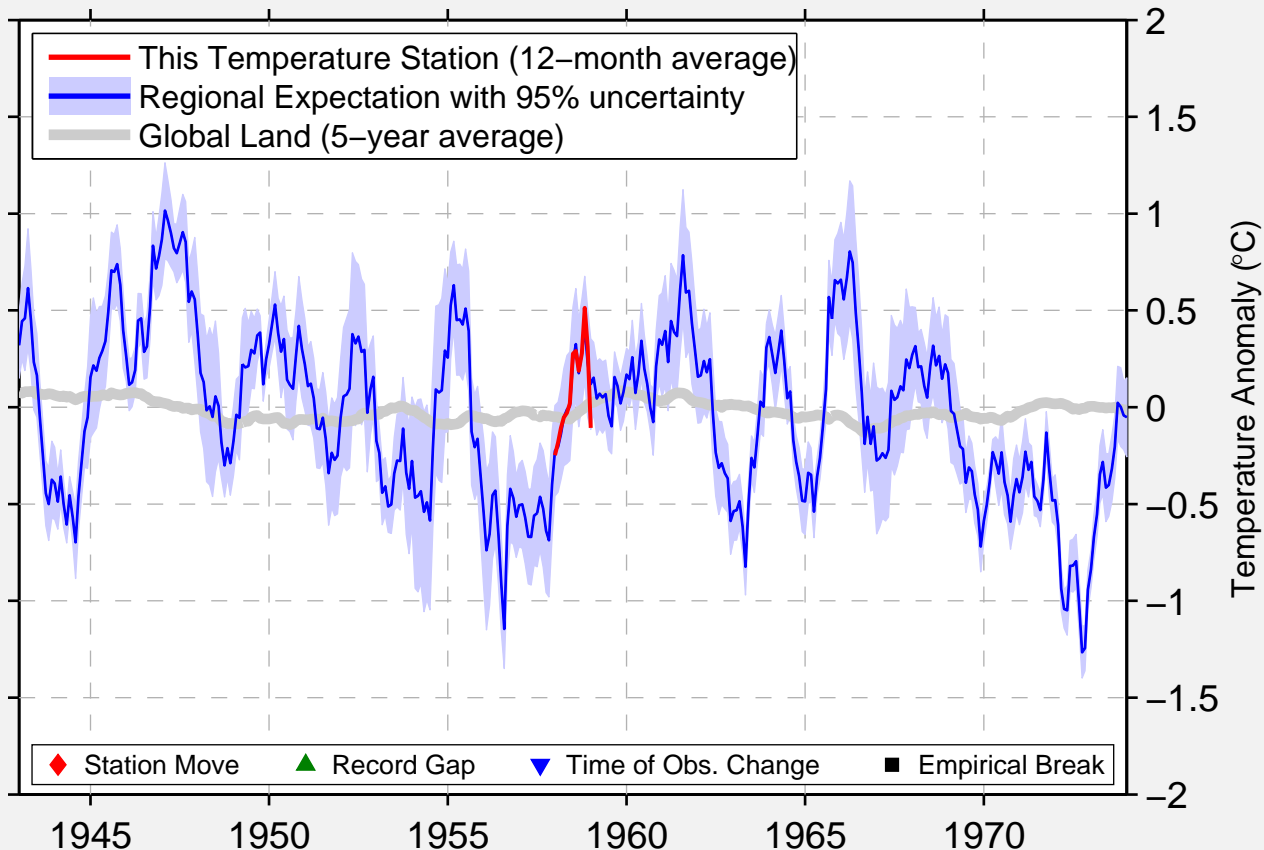

CONSTANTINE

36.267 N, 6.683 E (Algeria)

Data Quality Controlled and Aligned at Breakpoints

Berkeley Earth