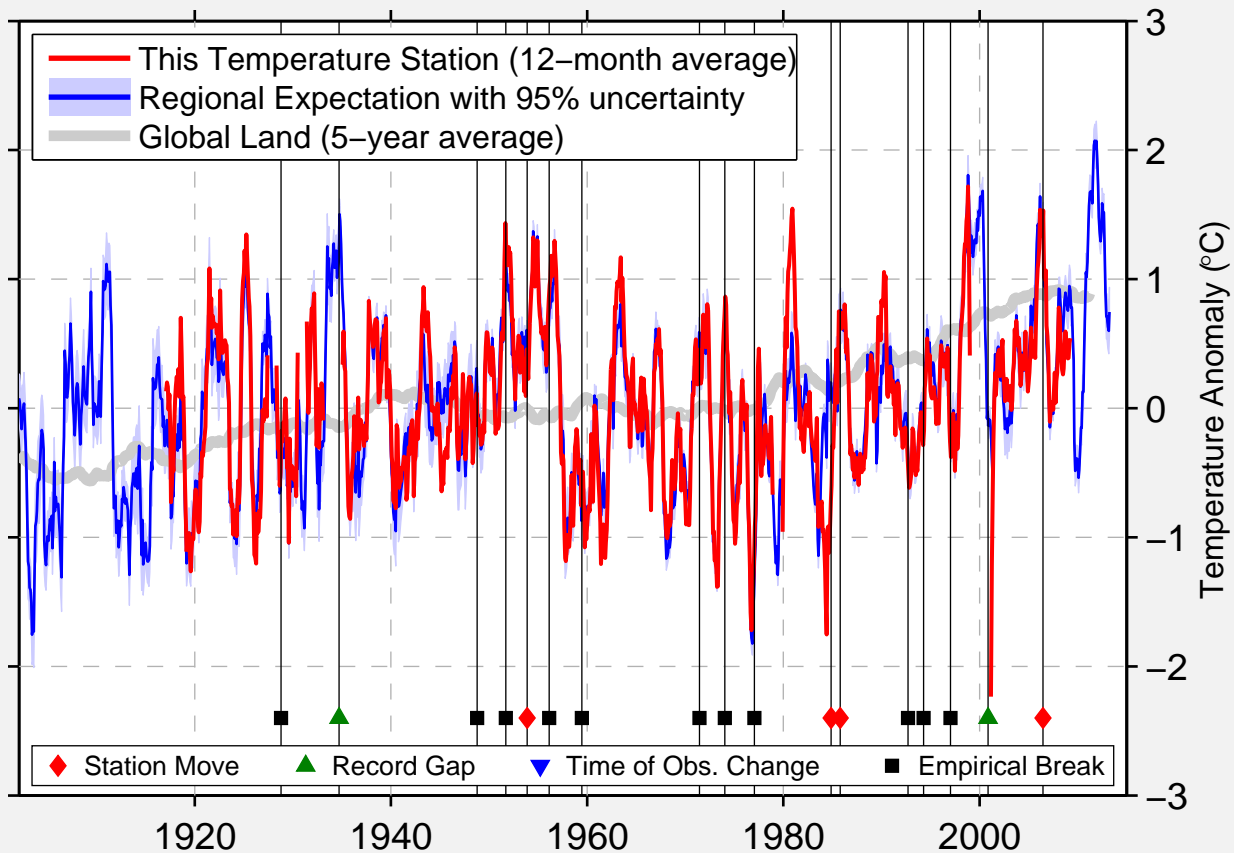

# HICO

31.984 N, 98.031 W (United States)

Data Quality Controlled and Aligned at Breakpoints

Berkeley Earth