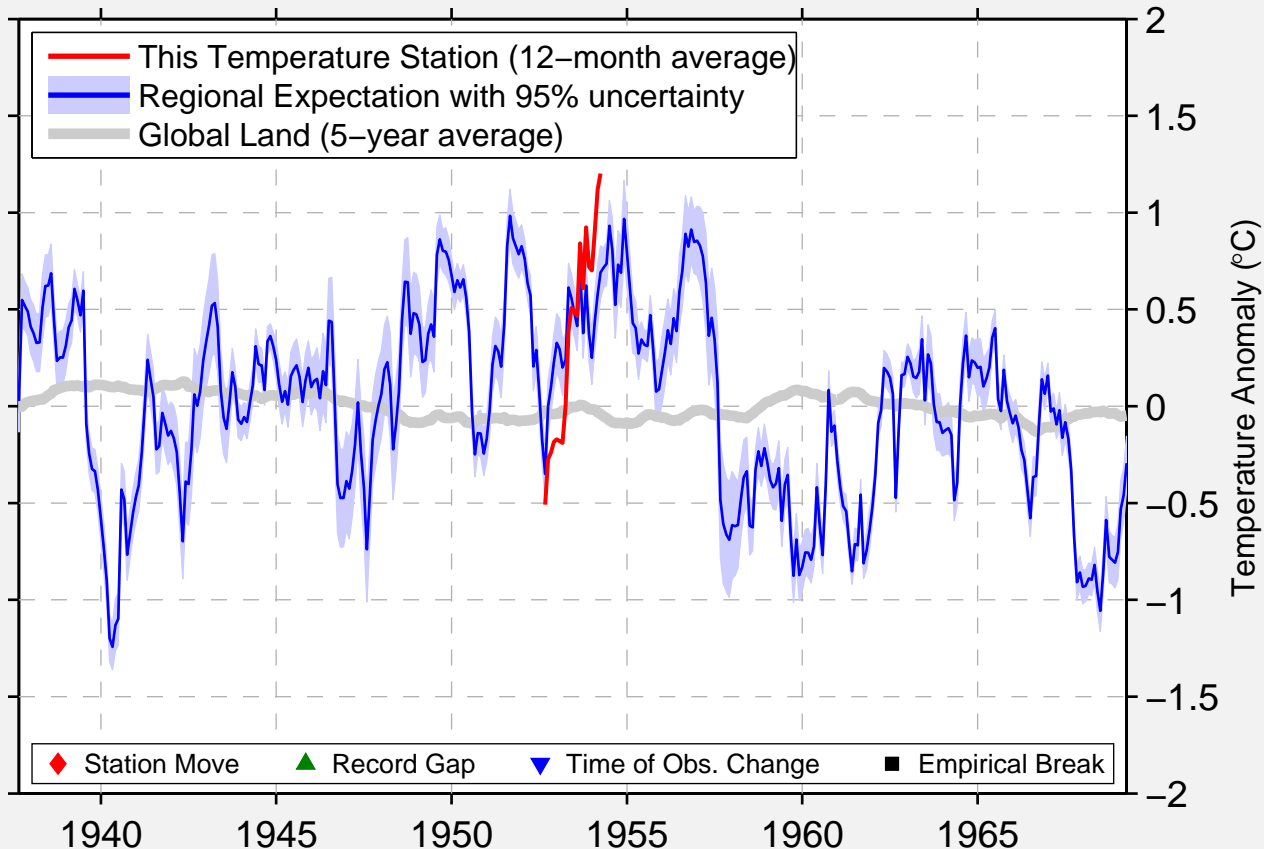

DESOTO FIRE TOWER

31.967 N, 93.567 W (United States)

Data Quality Controlled and Aligned at Breakpoints

Berkeley Earth