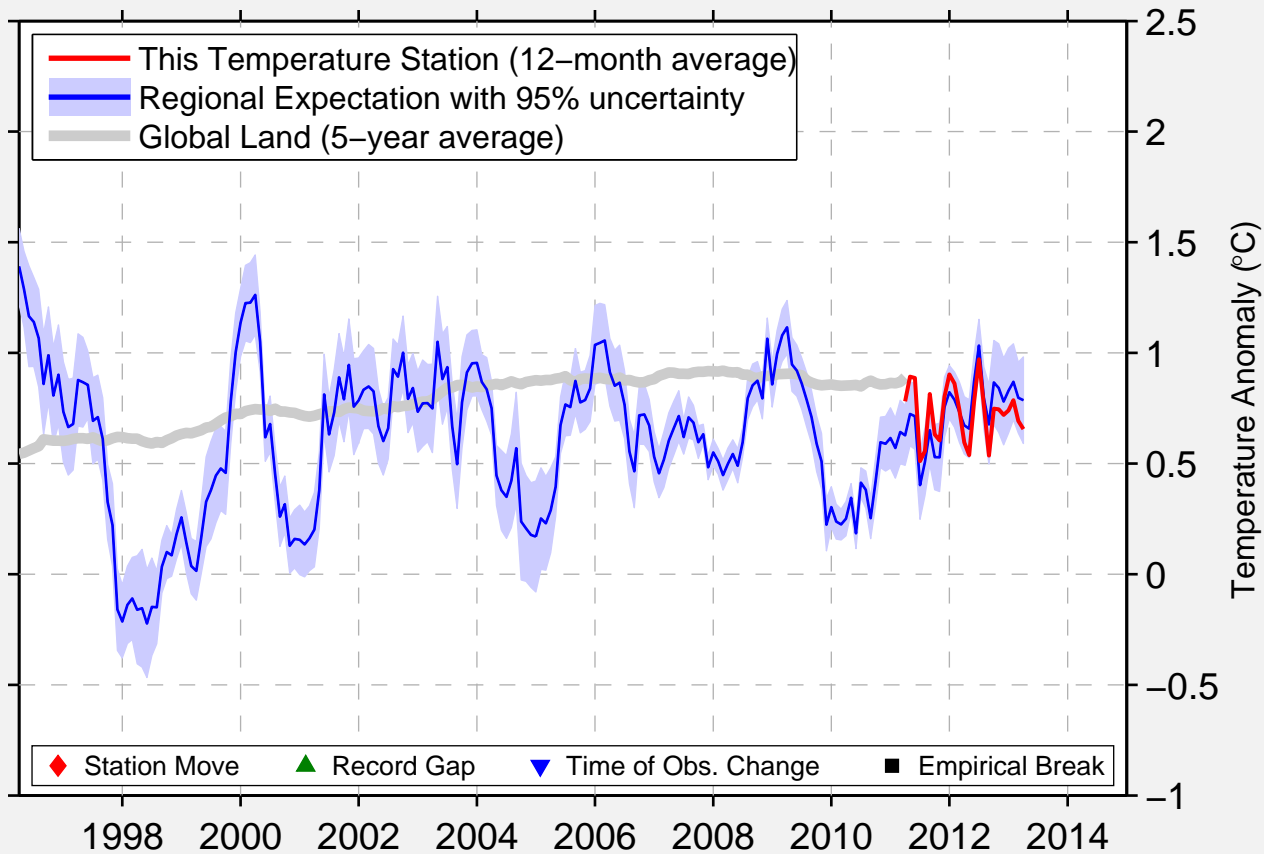

AJO 29 S

31.950 N, 112.801 W (United States)

Data Quality Controlled and Aligned at Breakpoints

Berkeley Earth