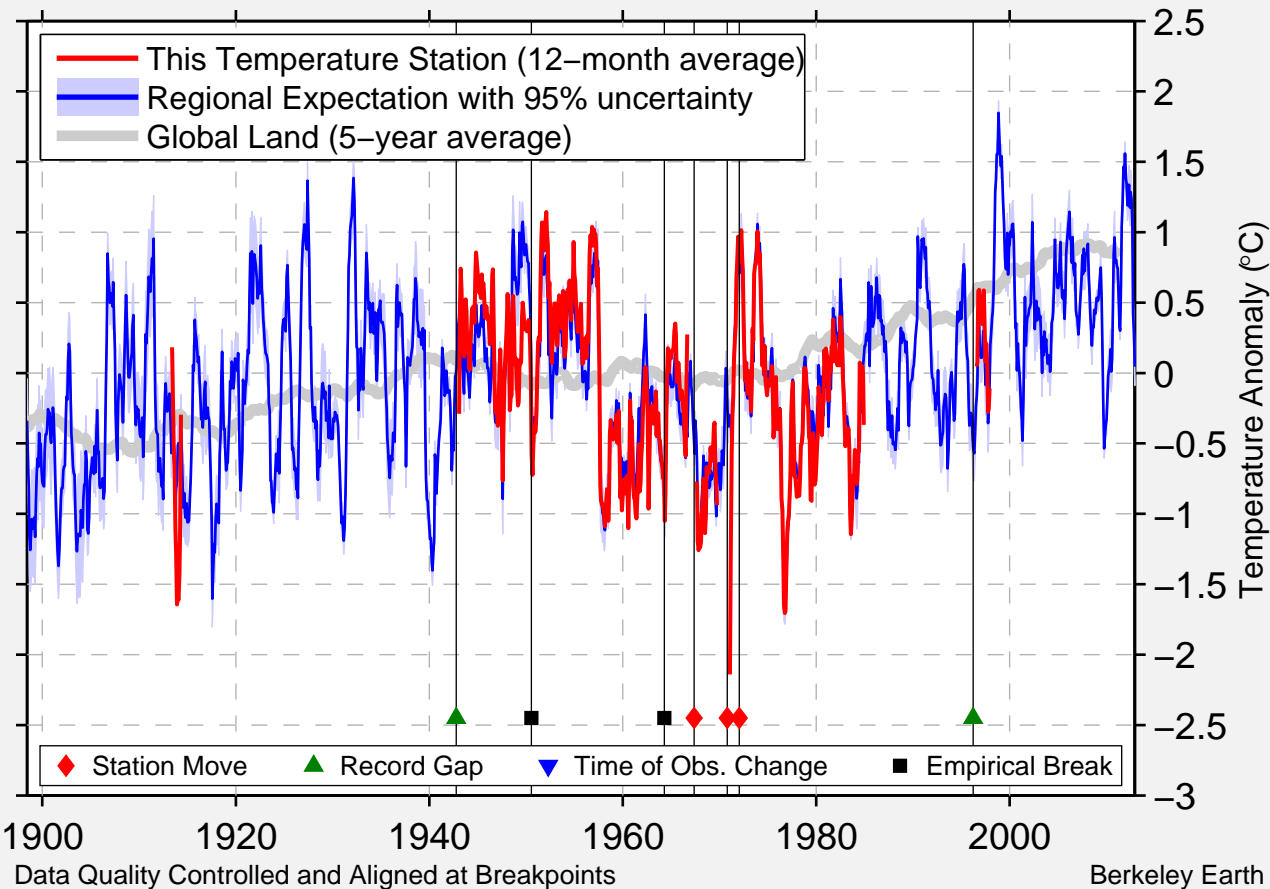

BAY SPRINGS 4 S

31.947 N, 89.299 W (United States)

Data Quality Controlled and Aligned at Breakpoints

Berkeley Earth