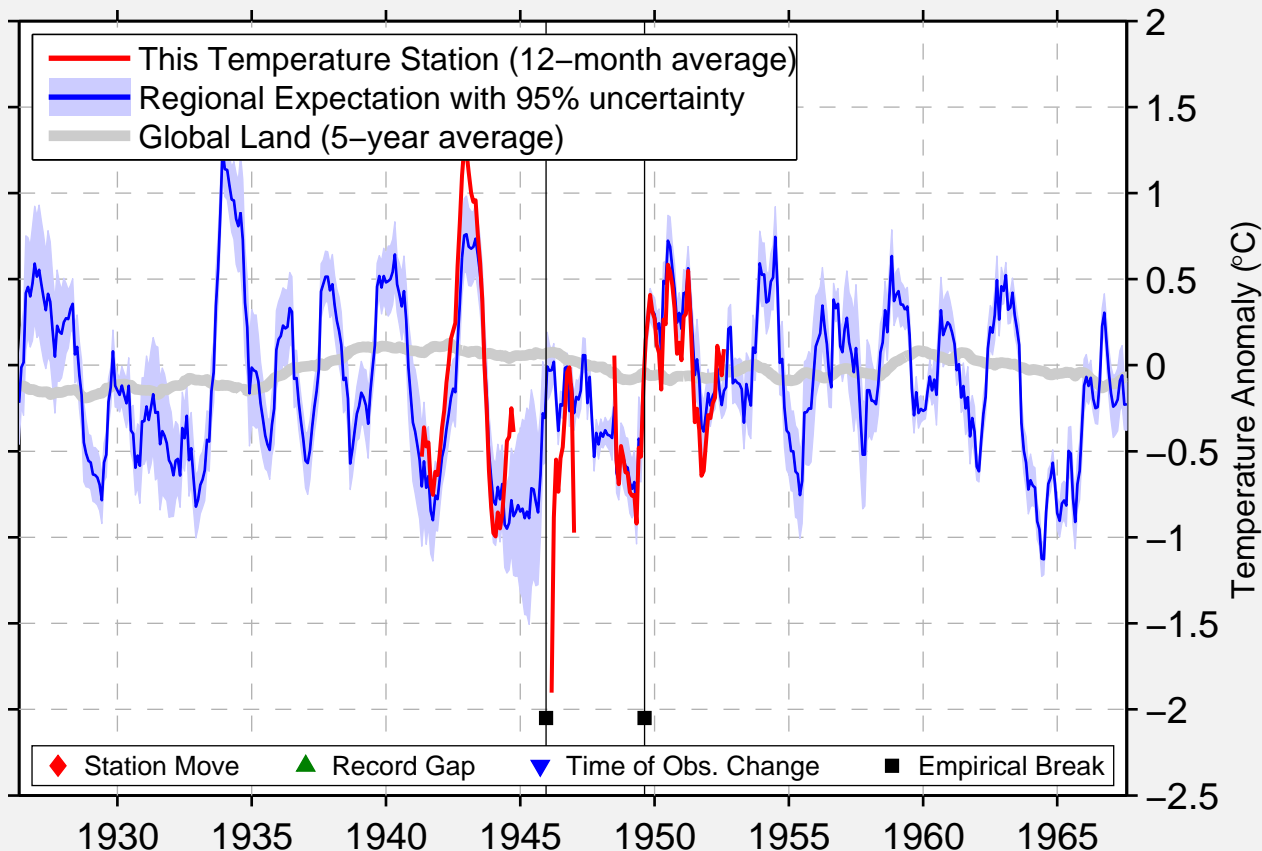

# HELMET PEAK RUBY STAR RANCH

31.936 N, 111.064 W (United States)

Data Quality Controlled and Aligned at Breakpoints

Berkeley Earth