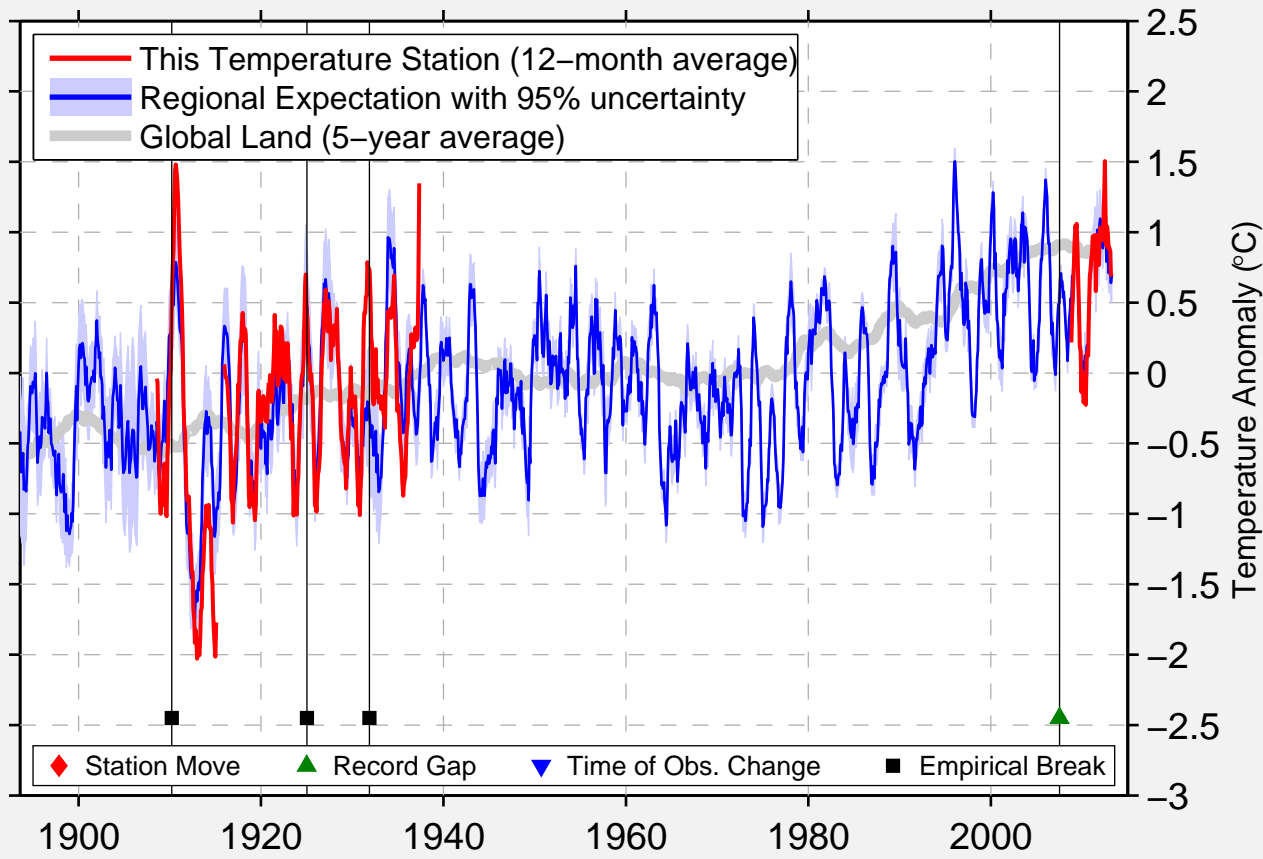

# PARADISE

31.935 N, 109.219 W (United States)

Data Quality Controlled and Aligned at Breakpoints

Berkeley Earth