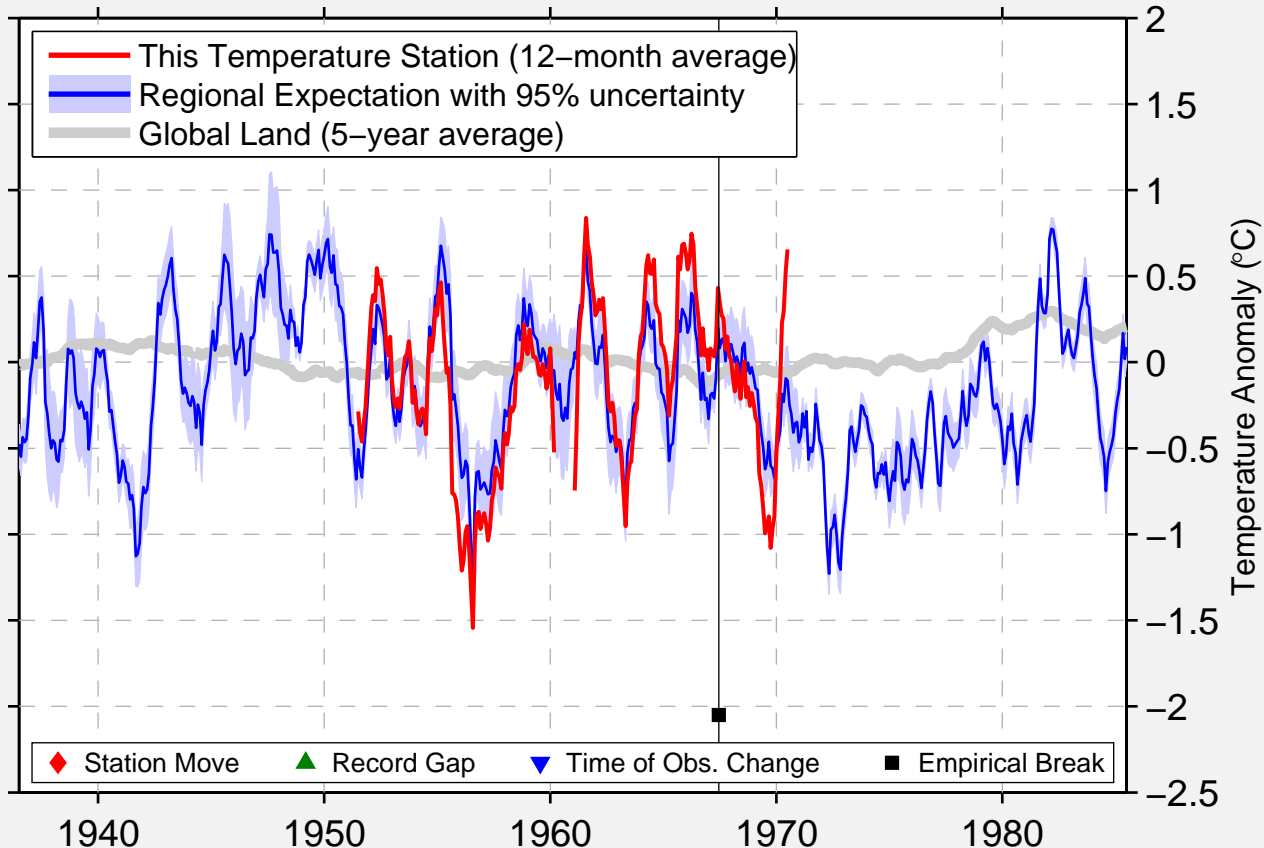

# PALMA MALLORCA/SON BONET

39.600 N, 2.700 E (Spain)

◆ Station Move    ▲ Record Gap    ▼ Time of Obs. Change    ■ Empirical Break