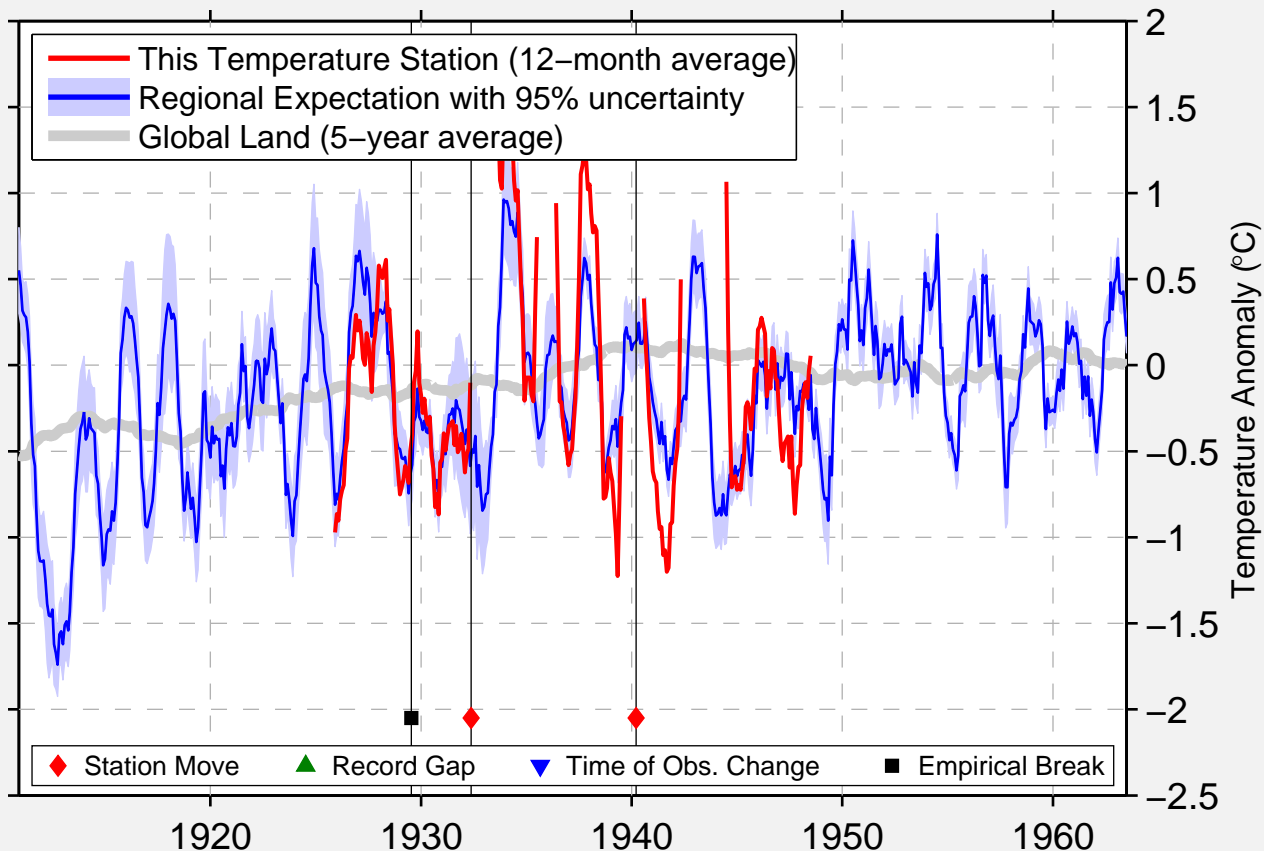

COCHISE STRONGHOLD 1 N

31.915 N, 109.923 W (United States)

Data Quality Controlled and Aligned at Breakpoints

Berkeley Earth