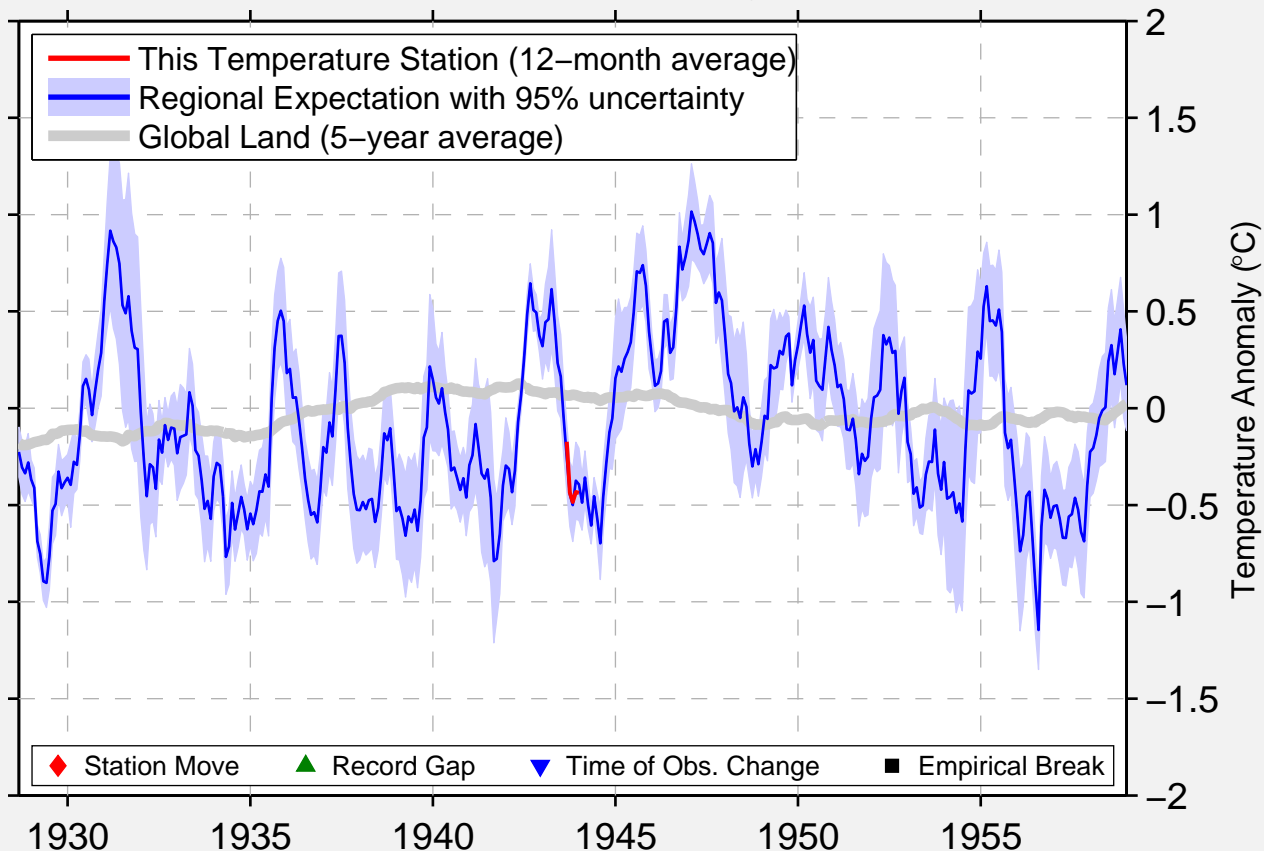

TELERGMA ALGERIA

36.116 N, 6.350 E (Algeria)

Data Quality Controlled and Aligned at Breakpoints

Berkeley Earth