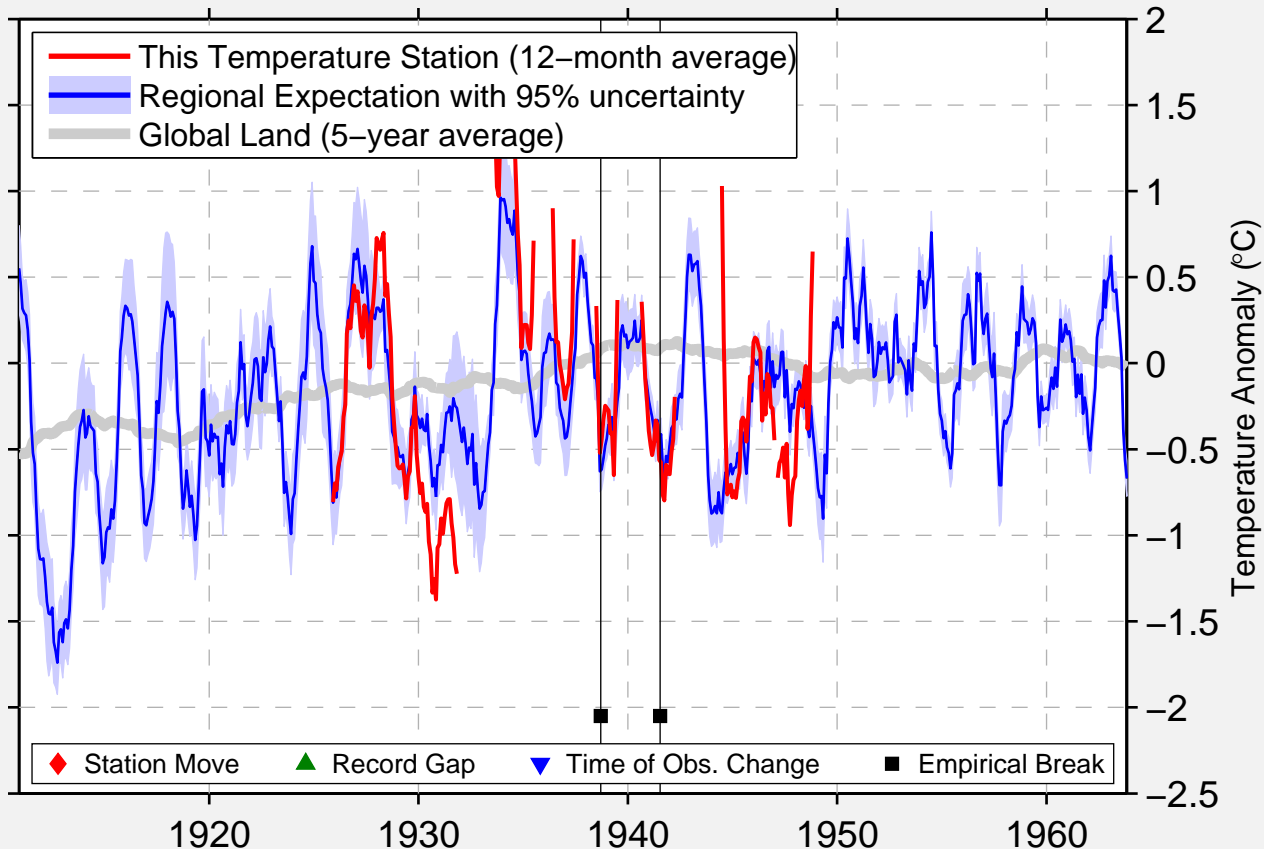

PEARCE 5 W

31.883 N, 109.900 W (United States)

Data Quality Controlled and Aligned at Breakpoints

Berkeley Earth