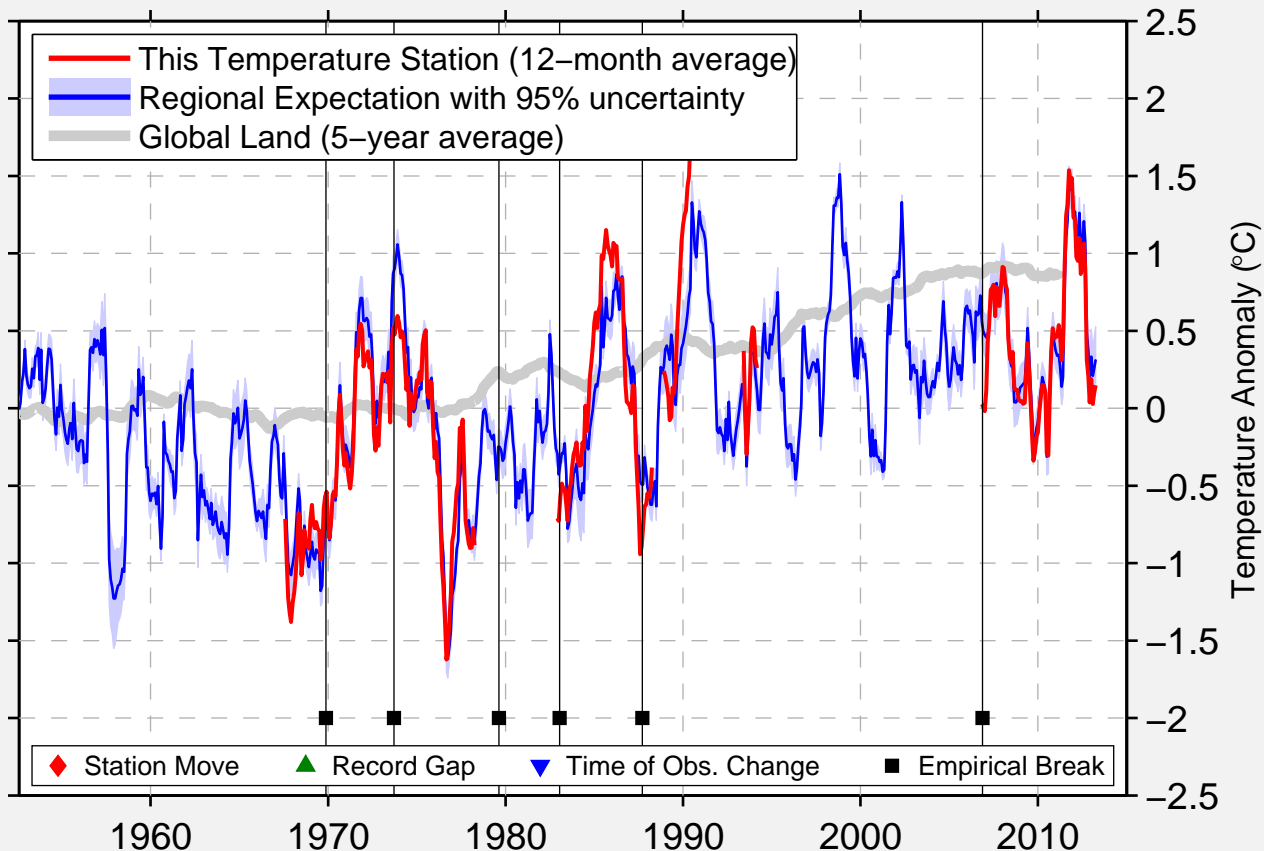

FT STEWART/WRIGHT

31.883 N, 81.567 W (United States)

Data Quality Controlled and Aligned at Breakpoints

Berkeley Earth